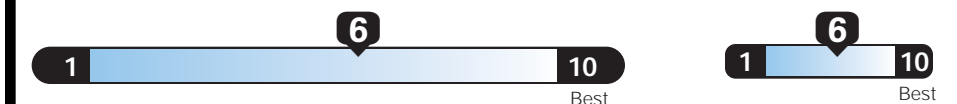

This vehicle emits 368 grams CO2 per mile. The best emits 0 grams per mile (tailpipe only). Producing and distributing fuel also creates emissions; learn more at fuel economy.gov

Actual results will vary for many reasons, including driving conditions and how you drive and maintain your vehicle. The average new vehicle gets 24 MPG and cost $11,000 to fuel over 5 years. Cost estimates are based on 15,000 miles per year at $3.50 per gallon. MPGe is miles per gasoline gallon equivalent. Vehicle emissions are a significant cause of climate change and smog.

fuel economy.gov

Calculate personalized estimates and compare vehicles

Smartphone QR Code™

GOVERNMENT 5-STAR SAFETY RATINGS

This vehicle has not been rated by the government for frontal crash, side crash or rollover risk.

Source: National Highway Traffic Safety Administration (NHTSA)
www.safercar.gov or 1-888-327-4236

PARTS CONTENT INFORMATION

FOR VEHICLES IN THIS CARLINE:
U.S./CANADIAN PARTS CONTENT: 22 %

MAJOR SOURCES OF FOREIGN PARTS CONTENT:

ITALY: 62 %
NOTE: PARTS CONTENT DOES NOT INCLUDE FINAL ASSEMBLY, DISTRIBUTION, OR OTHER NON-PARTS COSTS.

FOR THIS VEHICLE:
FINAL ASSEMBLY POINT:
MELFI, ITALY

COUNTRY OF ORIGIN:
ENGINE: UNITED STATES
TRANSMISSION: UNITED STATES