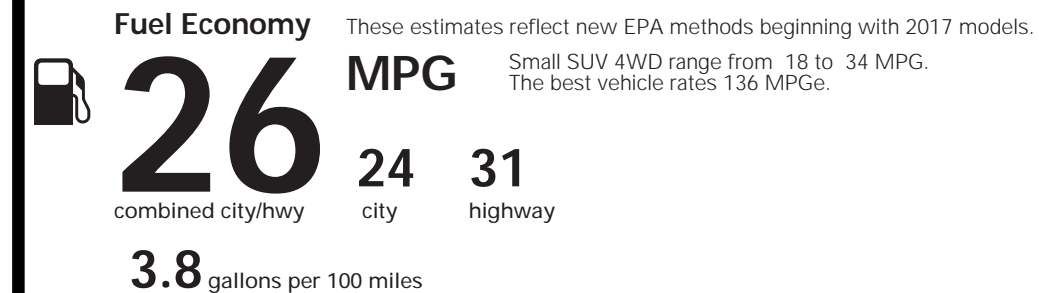

EXTERIOR FEATURES

- 16-Inch x 6.5-Inch Aluminum Wheels
- 215/65R16 All Season Tires
- Black Side Roof Rails
- Power Heated Mirrors
- Tire Service Kit
- Automatic Headlamps
- Cornering Front Fog Lamps

OPTIONAL EQUIPMENT (May Replace Standard Equipment)

Customer Preferred Package 21L

$695

- Exterior Mirrors with Turn Signals
- 18-Inch x 8.0-Inch Gloss Black Wheels
- 225/55R18 All Season Tires
- Altitude Package
- Black Day Light Opening Moldings
- Deluxe Cloth High-Back Bucket Seats
- Gloss Black Badging
- Gloss Black Fascia Applique
- Gloss Black Instrument Panel Bezels
- Premium Door Trim Panel
- Gloss Black Steering Wheel Bezel

DESTINATION CHARGE

$995

TOTAL PRICE: * $25,185

WARRANTY COVERAGE

- 5-year or 60,000-mile Powertrain Limited Warranty.
- 3-year or 36,000-mile Basic Limited Warranty.
- Ask Dealer for a copy of the limited warranties or see your owner's manual for details.

5 YEAR / 60,000 MILE
POWERTRAIN WARRANTY

Assembly Point/Port of Entry: MELFI, ITALY

VIN: ZAC-CJBBH9HP-E89819

L4-VON: 8589

S.L.
0109

THIS LABEL IS ADDED TO THIS VEHICLE TO COMPLY WITH FEDERAL LAW. THE LABEL CANNOT BE REMOVED OR ALTERED PRIOR TO DELIVERY TO THE ULTIMATE PURCHASER.

* STATE AND/OR LOCAL TAXES IF ANY, LICENSE AND TITLE FEES AND DEALER SUPPLIED AND INSTALLED OPTIONS AND ACCESSORIES ARE NOT INCLUDED IN THIS PRICE. DISCOUNT, IF ANY, IS BASED ON PRICE OF OPTIONS IF PURCHASED SEPARATELY.

EPA DOT Fuel Economy and Environment

Gasoline Vehicle

You spend
$1,000
more in fuel costs
over 5 years
compared to the
average new vehicle.

Annual fuel COST
$1,600

Fuel Economy & Greenhouse Gas Rating (tailpipe only)

Smog Rating (tailpipe only)

This vehicle emits 339 grams CO2 per mile. The best emits 0 grams per mile (tailpipe only). Producing and distributing fuel also creates emissions; learn more at fuel economy.gov

Actual results will vary for many reasons, including driving conditions and how you drive and maintain your vehicle. The average new vehicle gets 26 MPG and cost $7,000 to fuel over 5 years. Cost estimates are based on 15,000 miles per year at $2.80 per gallon. MPGe is miles per gasoline gallon equivalent. Vehicle emissions are a significant cause of climate change and smog.

fuel economy.gov

Calculate personalized estimates and compare vehicles

Smartphone
QR Code™

GOVERNMENT 5-STAR SAFETY RATINGS

Overall Vehicle Score

★★★★★

Based on the combined ratings of frontal, side, and rollover. Should ONLY be compared to other vehicles of similar size and weight.

Frontal Crash

Driver
Passenger

★★★★★
★★★★★

Based on the risk of injury in a frontal impact. Should ONLY be compared to other vehicles of similar size and weight.

Side Crash

Front seat
Rear seat

★★★★★
★★★★

Based on the risk of injury in a side impact.

Rollover

★★★

Based on the risk of rollover in a single-vehicle crash.

Star ratings range from 1 to 5 stars (★★★★★) with 5 being the highest.

Source: National Highway Traffic Safety Administration (NHTSA)

www.safercar.gov or 1-888-327-4236

PARTS CONTENT INFORMATION

FOR VEHICLES IN THIS CARLINE:

U.S./CANADIAN PARTS CONTENT: 22%

MAJOR SOURCES OF FOREIGN PARTS

CONTENT:

ITALY: 62%

NOTE: PARTS CONTENT DOES NOT INCLUDE FINAL ASSEMBLY, DISTRIBUTION, OR OTHER NON-PARTS COSTS.

FOR THIS VEHICLE:

FINAL ASSEMBLY POINT:

MELFI, ITALY

COUNTRY OF ORIGIN:

ENGINE: ITALY

TRANSMISSION: ITALY

The safety ratings above are based on Federal Government tests of particular vehicles equipped with certain features and options. The performance of this vehicle may differ.