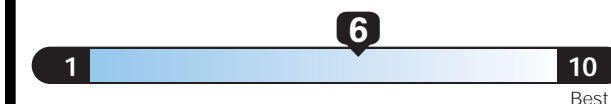

Fuel Economy & Greenhouse Gas Rating (tailpipe only)

Smog Rating (tailpipe only)

This vehicle emits 339 grams CO2 per mile. The best emits 0 grams per mile (tailpipe only). Producing and distributing fuel also creates emissions; learn more at fuel economy.gov

Actual results will vary for many reasons, including driving conditions and how you drive and maintain your vehicle. The average new vehicle gets 26 MPG and cost $7,000 to fuel over 5 years. Cost estimates are based on 15,000 miles per year at $2.80 per gallon. MPGe is miles per gasoline gallon equivalent. Vehicle emissions are a significant cause of climate change and smog.

fuel economy.gov

Calculate personalized estimates and compare vehicles

Smartphone
QR Code™