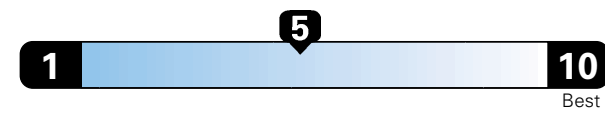

2018 MODEL YEAR

Jeep RENEGADE LATITUDE 4X4

For more information visit: www.jeep.com
or call 1-877-IAM-JEEP

FCA US LLC

THIS VEHICLE IS MANUFACTURED TO MEET SPECIFIC UNITED STATES REQUIREMENTS. THIS VEHICLE IS NOT MANUFACTURED FOR SALE OR REGISTRATION OUTSIDE OF THE UNITED STATES.

MANUFACTURER'S SUGGESTED RETAIL PRICE OF THIS MODEL INCLUDING DEALER PREPARATION

Base Price: $23,445

JEOP RENEGADE LATITUDE 4X4
Exterior Color: Black Exterior Paint
Interior Color: Black Interior Colors
Interior: Premium Cloth Bucket Seats
Engine: 2.4L I4 M-Air Engine
Transmission: 9-Speed 948TE Automatic Transmission

STANDARD EQUIPMENT (UNLESS REPLACED BY OPTIONAL EQUIPMENT)

FUNCTIONAL/SAFETY FEATURES
ParkView® Rear Back Up Camera
Advanced Multistage Front Airbags
Supplemental Side-Curtain Front and Rear Airbags
Supplemental Front Seat-Mounted Side Airbags
Keyless Go Push Button Start
Anti-Lock 4-Wheel Disc Brakes
Electric Park Brake
Electronic Stability Control
Electronic Roll Mitigation
Selec-Terrain™ System
All Speed Traction Control
Speed Control
Electric Power Steering
Capless Fuel Fill
Daytime Running Lamp System
Hill Start Assist
Tire Pressure Monitoring Display
Rear Window Wiper / Washer