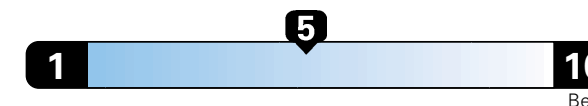

2018 MODEL YEAR

Jeep RENEGADE LATITUDE 4X4

THIS VEHICLE IS MANUFACTURED TO MEET SPECIFIC UNITED STATES REQUIREMENTS. THIS VEHICLE IS NOT MANUFACTURED FOR SALE OR REGISTRATION OUTSIDE OF THE UNITED STATES.

MANUFACTURER'S SUGGESTED RETAIL PRICE OF THIS MODEL INCLUDING DEALER PREPARATION

Base Price: $23,445

JEOP RENEGADE LATITUDE 4X4
Exterior Color: Granite Crystal Metallic Clear-Coat Exterior Paint
Interior Color: Black Interior Colors
Interior: Premium Cloth Bucket Seats
Engine: 2.4L I4 M-Air Engine
Transmission: 9-Speed 948TE Automatic Transmission

STANDARD EQUIPMENT (UNLESS REPLACED BY OPTIONAL EQUIPMENT)
FUNCTIONAL/SAFETY FEATURES

ParkView® Rear Back Up Camera
Advanced Multistage Front Airbags
Supplemental Side-Curtain Front and Rear Airbags
Supplemental Front Seat-Mounted Side Airbags
Keyless Go Push Button Start
Anti-Lock 4-Wheel Disc Brakes
Electric Park Brake
Electronic Stability Control
Electronic Roll Mitigation
Selec-Terrain™ System
All Speed Traction Control
Speed Control
Electric Power Steering
Capless Fuel Fill
Daytime Running Lamp System
Hill Start Assist
Tire Pressure Monitoring Display
Rear Window Wiper / Washer

INTERIOR FEATURES