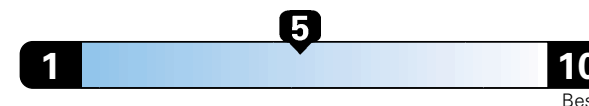

MANUFACTURER'S SUGGESTED RETAIL PRICE OF THIS MODEL INCLUDING DEALER PREPARATION

Base Price: **\$23,445**

JEOP RENEGADE LATITUDE 4X4

Exterior Color: Glacier Metallic Exterior Paint

Interior Color: Black Interior Colors

For more information visit: www.jeep.com
 or call 1-877-IAM-JEEP

FCA US LLC

Fuel Economy and Environment

Gasoline Vehicle

Fuel Economy These estimates reflect new EPA methods beginning with 2017 models.
24 MPG
 combined city/hwy
4.2 gallons per 100 miles
 21 city 29 highway

Small SUV 4WD range from 18 to 37 MPG .
 The best vehicle rates 136 MPGe.

You spend
\$750
 in fuel costs
 over 5 years
 compared to the
 average new vehicle.

Annual fuel cost
\$1,500

Fuel Economy & Greenhouse Gas Rating (tailpipe only)