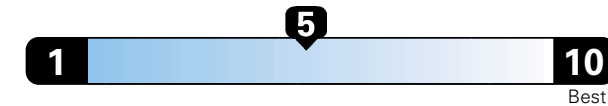

MANUFACTURER'S SUGGESTED RETAIL PRICE OF THIS MODEL INCLUDING DEALER PREPARATION

Base Price: \$23,345

JEOP RENEGADE LATITUDE 4X4
Exterior Color: Granite Crystal Metallic Clear-Coat Exterior Paint
Interior Color: Black Interior Colors
Interior: Premium Cloth Bucket Seats
Engine: 2.4L I4 M-Air Engine
Transmission: 9-Speed 948TE Automatic Transmission

For more information visit: www.jeep.com
 or call 1-877-IAM-JEEP

FCA US LLC

Fuel Economy and Environment

Gasoline Vehicle

Fuel Economy These estimates reflect new EPA methods beginning with 2017 models.
24 MPG
 combined city/hwy
4.2 gallons per 100 miles

Small SUV 4WD range from 18 to 37 MPG .
 The best vehicle rates 136 MPGe.

**You spend
 \$750
 in fuel costs
 over 5 years
 compared to the
 average new vehicle.**

**Annual fuel cost
 \$1,500**

Fuel Economy & Greenhouse Gas Rating (tailpipe only)