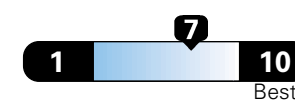

Smog Rating (tailpipe only)

This vehicle emits 371 grams CO2 per mile. The best emits 0 grams per mile (tailpipe only). Producing and distributing fuel also creates emissions; learn more at fuelconomy.gov.

Actual results will vary for many reasons, including driving conditions and how you drive and maintain your vehicle. The average new vehicle gets 27 MPG and cost $6,750 to fuel over 5 years. Cost estimates are based on 15,000 miles per year at $2.40 per gallon. MPGe is miles per gasoline gallon equivalent. Vehicle emissions are a significant cause of climate change and smog.

fuelconomy.gov

Calculate personalized estimates and compare vehicles