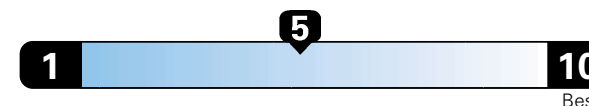

MANUFACTURER'S SUGGESTED RETAIL PRICE OF THIS MODEL INCLUDING DEALER PREPARATION

Base Price: \$23,595

JEOP RENEGADE LATITUDE 4X4
Exterior Color: Alpine White Exterior Paint
Interior Color: Black Interior Colors
Interior: Premium Cloth Bucket Seats
Engine: 2.4L I4 M-Air Engine
Transmission: 9-Speed 948TE Automatic Transmission
STANDARD EQUIPMENT (UNLESS REPLACED BY OPTIONAL EQUIPMENT)
 FUNCTIONAL/SAFETY FEATURES

For more information visit: www.jeep.com
 or call 1-877-IAM-JEEP

FCA US LLC

Fuel Economy and Environment

Gasoline Vehicle

Fuel Economy These estimates reflect new EPA methods beginning with 2017 models.
24 MPG
 combined city/hwy
4.2 gallons per 100 miles
 21 city 29 highway

Small SUV 4WD range from 18 to 37 MPG. The best vehicle rates 136 MPGe.

You spend \$750
 in fuel costs over 5 years compared to the average new vehicle.

Annual fuel cost \$1,500

Fuel Economy & Greenhouse Gas Rating (tailpipe only)