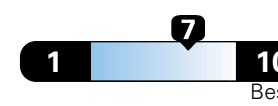

Smog Rating (tailpipe only)

This vehicle emits 371 grams CO2 per mile. The best emits 0 grams per mile (tailpipe only). Producing and distributing fuel also creates emissions; learn more at fuelconomy.gov.

Actual results will vary for many reasons, including driving conditions and how you drive and maintain your vehicle. The average new vehicle gets 27 MPG and cost $6,750 to fuel over 5 years. Cost estimates are based on 15,000 miles per year at $2.40 per gallon. MPGe is miles per gasoline gallon equivalent. Vehicle emissions are a significant cause of climate change and smog.

fuelconomy.gov

Calculate personalized estimates and compare vehicles