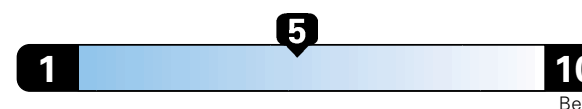

Small SUV 4WD range from 18 to 37 MPG .  
The best vehicle rates 136 MPGe.

You spend  
**\$750**  
in fuel costs  
over 5 years  
compared to the  
average new vehicle.

Annual fuel cost  
**\$1,500**

Fuel Economy & Greenhouse Gas Rating (tailpipe only)