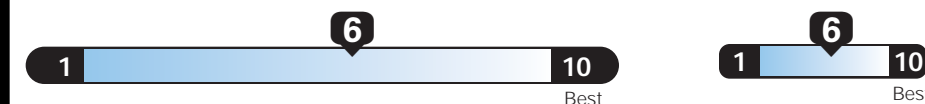

Fuel Economy & Greenhouse Gas Rating (tailpipe only) Smog Rating (tailpipe only)

This vehicle emits 368 grams CO2 per mile. The best emits 0 grams per mile (tailpipe only). Producing and distributing fuel also creates emissions; learn more at fuel economy.gov

Actual results will vary for many reasons, including driving conditions and how you drive and maintain your vehicle. The average new vehicle gets 24 MPG and cost $11,000 to fuel over 5 years. Cost estimates are based on 15,000 miles per year at $3.50 per gallon. MPGe is miles per gasoline gallon equivalent. Vehicle emissions are a significant cause of climate change and smog.

fuel economy.gov
Calculate personalized estimates and compare vehicles