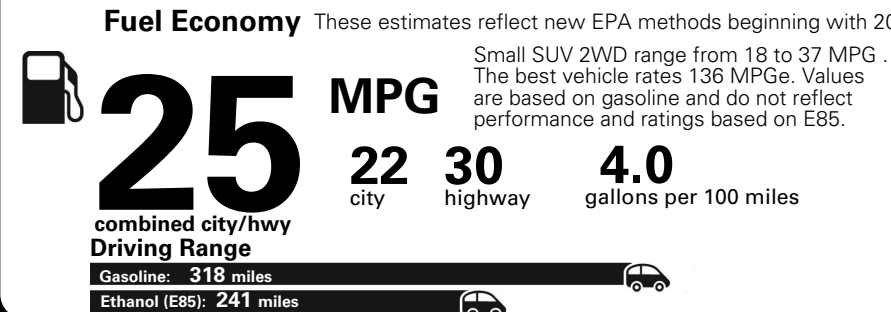

For more information visit: www.jeep.com
 or call 1-877-IAM-JEEP

FCA US LLC

Fuel Economy and Environment

**Flexible Fuel Vehicle
 Gasoline-Ethanol (E85)**

**You spend
 \$500**
 in fuel costs
 over 5 years
 compared to the
 average new vehicle.