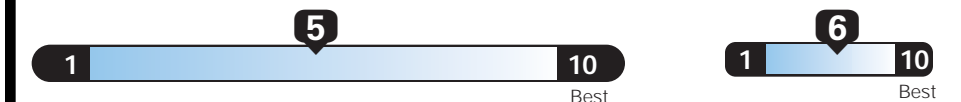

This vehicle emits 357 grams CO2 per mile. The best emits 0 grams per mile (tailpipe only). Producing and distributing fuel also creates emissions; learn more at fuel economy.gov

Actual results will vary for many reasons, including driving conditions and how you drive and maintain your vehicle. The average new vehicle gets 26 MPG and cost $7,000 to fuel over 5 years. Cost estimates are based on 15,000 miles per year at $2.45 per gallon. This is a dual fueled automobile. MPGe is miles per gasoline gallon equivalent. Vehicle emissions are a significant cause of climate change and smog.

fuel economy.gov

Calculate personalized estimates and compare vehicles

Smartphone QR Code™

GOVERNMENT 5-STAR SAFETY RATINGS

Overall Vehicle Score ★★★★★

Based on the combined ratings of frontal, side, and rollover. Should ONLY be compared to other vehicles of similar size and weight.

Frontal Crash Driver ★★★★★ Passenger ★★★★★

Based on the risk of injury in a frontal impact. Should ONLY be compared to other vehicles of similar size and weight.

Side Crash Front seat ★★★★★ Rear seat ★★★★★

Based on the risk of injury in a side impact.

Rollover ★★★★★

Based on the risk of rollover in a single-vehicle crash.

Star ratings range from 1 to 5 stars (★★★★★) with 5 being the highest.

Source: National Highway Traffic Safety Administration (NHTSA)

www.safercar.gov or 1-888-327-4236

The safety ratings above are based on Federal Government tests of particular vehicles equipped with certain features and options. The performance of this vehicle may differ.

PARTS CONTENT INFORMATION

FOR VEHICLES IN THIS CARLINE:
U.S./CANADIAN PARTS CONTENT: 22%

MAJOR SOURCES OF FOREIGN PARTS

CONTENT:

ITALY: 62%
NOTE: PARTS CONTENT DOES NOT INCLUDE FINAL ASSEMBLY, DISTRIBUTION, OR OTHER NON-PARTS COSTS.

FOR THIS VEHICLE:

FINAL ASSEMBLY POINT:
MELFI, ITALY

COUNTRY OF ORIGIN:
ENGINE: UNITED STATES
TRANSMISSION: UNITED STATES