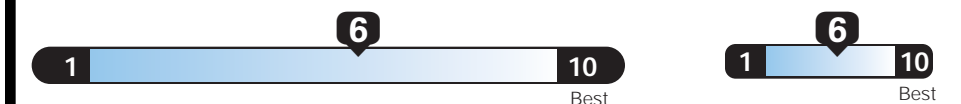

EPA DOT Fuel Economy and Environment

E85 Flexible-Fuel Vehicle
Gasoline-Ethanol (E85)

You save \$0
in fuel costs over 5 years
compared to the average new vehicle.

Annual fuel COST
\$1,800

Fuel Economy & Greenhouse Gas Rating (tailpipe only) Smog Rating (tailpipe only)