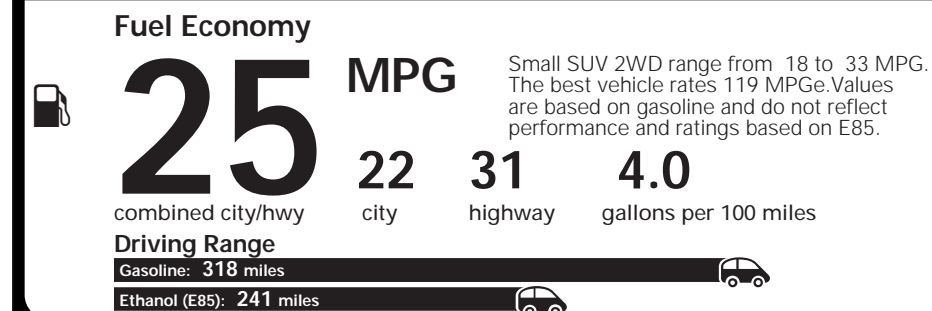

MANUFACTURER'S SUGGESTED RETAIL PRICE OF THIS MODEL INCLUDING DEALER PREPARATION

Base Price: \$21,395

JEEP RENEGADE LATITUDE 4X2
Exterior Color: Glacier Metallic Exterior Paint
Interior Color: Black Interior Color
Interior: Cloth Low-Back Bucket Seats
Engine: 2.4-Liter I4 MultiAir® Engine
Transmission: 9-Speed 948TE Automatic Transmission

EPA DOT Fuel Economy and Environment

E85 Flexible-Fuel Vehicle
Gasoline-Ethanol (E85)

You save \$0
in fuel costs over 5 years
compared to the average new vehicle.

Annual fuel COST
\$1,800

Fuel Economy & Greenhouse Gas Rating (tailpipe only) Smog Rating (tailpipe only)

This vehicle emits 354 grams CO2 per mile. The best emits 0 grams per mile (tailpipe only). Producing and distributing fuel also creates emissions; learn more at fuel economy.gov

Actual results will vary for many reasons, including driving conditions and how you drive and maintain your vehicle. The average new vehicle gets 25 MPG and cost \$9,000 to fuel over 5 years. Cost estimates are based on 15,000 miles per year at \$3.00 per gallon. This is a dual fueled automobile. MPGe is miles per gasoline gallon equivalent. Vehicle emissions are a significant cause of climate change and smog.