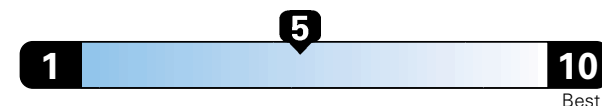

This vehicle emits 336 grams CO2 per mile. The best emits 0 grams per mile (tailpipe only). Producing and distributing fuel also creates emissions; learn more at fuelconomy.gov.

Smog Rating (tailpipe only)