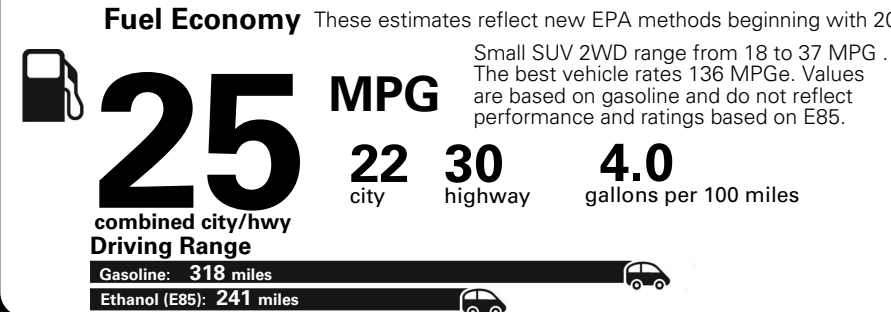

MANUFACTURER'S SUGGESTED RETAIL PRICE OF THIS MODEL INCLUDING DEALER PREPARATION

Base Price: \$22,095

JEEP RENEGADE LATITUDE 4X2
Exterior Color: Solar Yellow Exterior Paint
Interior Color: Black Interior Colors
Interior: Deluxe Cloth High-Back Bucket Seats
Engine: 2.4-Liter I4 MultiAir® Engine
Transmission: 9-Speed 948TE Automatic Transmission
STANDARD EQUIPMENT (UNLESS REPLACED BY OPTIONAL EQUIPMENT)

Fuel Economy and Environment

**Flexible Fuel Vehicle
Gasoline-Ethanol (E85)**

**You spend
\$500
in fuel costs
over 5 years**
 compared to the average new vehicle.

**Annual fuel cost
\$1,450**

Actual results will vary for many reasons, including driving conditions and how you drive and maintain your vehicle. The average new vehicle gets 27 MPG and cost \$6,750 to fuel over 5 years. Cost estimates are based on 15,000 miles per year at \$2.40 per gallon. This is a dual fueled automobile. MPGe is miles per gasoline gallon equivalent. Vehicle emissions are a significant cause of climate change and smog.