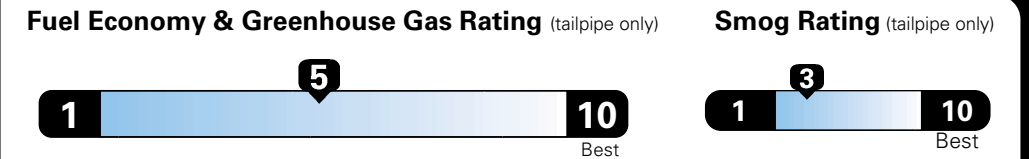

MANUFACTURER'S SUGGESTED RETAIL PRICE OF THIS MODEL INCLUDING DEALER PREPARATION

Base Price: \$22,095

JEEP RENEGADE LATITUDE 4X2
Exterior Color: Solar Yellow Exterior Paint
Interior Color: Black Interior Colors
Interior: Deluxe Cloth High-Back Bucket Seats
Engine: 2.4-Liter I4 MultiAir® Engine
Transmission: 9-Speed 948TE Automatic Transmission
STANDARD EQUIPMENT (UNLESS REPLACED BY OPTIONAL EQUIPMENT)

Fuel Economy and Environment

**Flexible Fuel Vehicle
Gasoline-Ethanol (E85)**

**You spend
\$500
in fuel costs
over 5 years**
 compared to the average new vehicle.

**Annual fuel cost
\$1,450**

Actual results will vary for many reasons, including driving conditions and how you drive and maintain your vehicle. The average new vehicle gets 27 MPG and cost \$6,750 to fuel over 5 years. Cost estimates are based on 15,000 miles per year at \$2.40 per gallon. This is a dual fueled automobile. MPGe is miles per gasoline gallon equivalent. Vehicle emissions are a significant cause of climate change and smog.