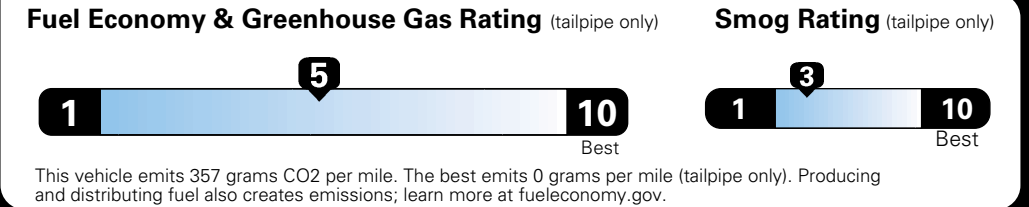

MANUFACTURER'S SUGGESTED RETAIL PRICE OF THIS MODEL INCLUDING DEALER PREPARATION

Base Price: \$21,945

JEOP RENEGADE LATITUDE 4X2
Exterior Color: Granite Crystal Metallic Clear-Coat Exterior Paint
Interior Color: Black Interior Colors
Interior: Deluxe Cloth High-Back Bucket Seats
Engine: 2.4-Liter I4 MultiAir® Engine
Transmission: 9-Speed 948TE Automatic Transmission

For more information visit: www.jeep.com
 or call 1-877-IAM-JEEP

FCA US LLC

Fuel Economy and Environment

**E85 Flexible Fuel Vehicle
 Gasoline-Ethanol (E85)**

You spend \$500
 in fuel costs over 5 years compared to the average new vehicle.

Annual fuel cost \$1,450

Actual results will vary for many reasons, including driving conditions and how you drive and maintain your vehicle. The average new vehicle gets 27 MPG and cost \$6,750 to fuel over 5 years. Cost estimates are based on 15,000 miles per year at \$2.40 per gallon. This is a dual fueled automobile. MPGe is miles per gasoline gallon equivalent. Vehicle emissions are a significant cause of climate change and smog.