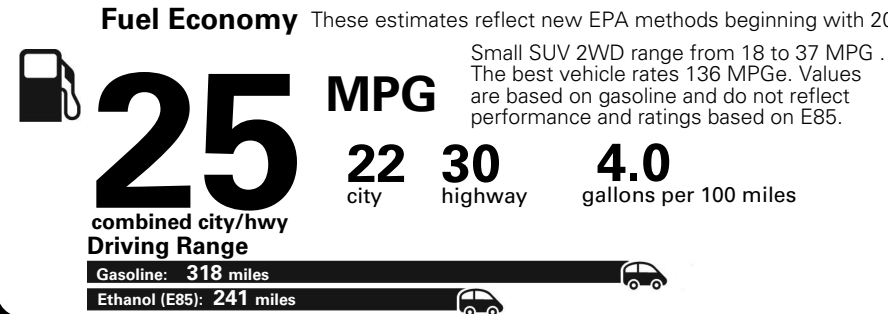

MANUFACTURER'S SUGGESTED RETAIL PRICE OF THIS MODEL INCLUDING DEALER PREPARATION

Base Price: \$21,945

JEOP RENEGADE LATITUDE 4X2
Exterior Color: Granite Crystal Metallic Clear-Coat Exterior Paint
Interior Color: Black Interior Colors
Interior: Deluxe Cloth High-Back Bucket Seats
Engine: 2.4-Liter I4 MultiAir® Engine
Transmission: 9-Speed 948TE Automatic Transmission

For more information visit: www.jeep.com
 or call 1-877-IAM-JEEP

FCA US LLC

Fuel Economy and Environment

**E85 Flexible Fuel Vehicle
 Gasoline-Ethanol (E85)**

You spend \$500
 in fuel costs over 5 years compared to the average new vehicle.