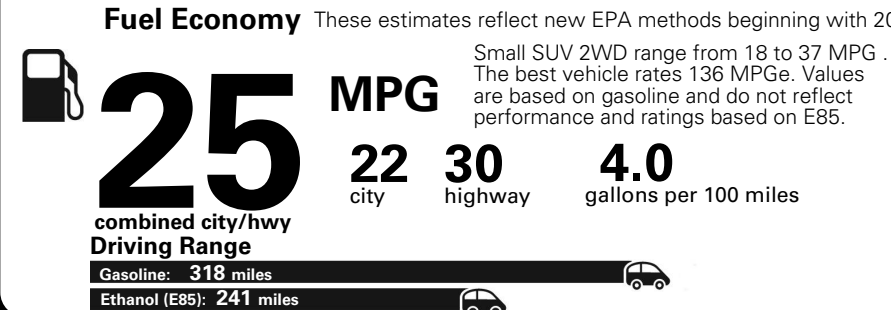

MANUFACTURER'S SUGGESTED RETAIL PRICE OF THIS MODEL INCLUDING DEALER PREPARATION

Base Price: \$22,095

JEEP RENEGADE LATITUDE 4X2
Exterior Color: Alpine White Exterior Paint
Interior Color: Black Interior Colors
Interior: Deluxe Cloth High-Back Bucket Seats
Engine: 2.4-Liter I4 MultiAir® Engine
Transmission: 9-Speed 948TE Automatic Transmission
STANDARD EQUIPMENT (UNLESS REPLACED BY OPTIONAL EQUIPMENT)

Fuel Economy and Environment

**Flexible Fuel Vehicle
Gasoline-Ethanol (E85)**

**You spend
\$500
in fuel costs
over 5 years
compared to the
average new vehicle.**

**Annual fuel cost
\$1,450**

Actual results will vary for many reasons, including driving conditions and how you drive and maintain your vehicle. The average new vehicle gets 27 MPG and cost \$6,750 to fuel over 5 years. Cost estimates are based on 15,000 miles per year at \$2.40 per gallon. This is a dual fueled automobile. MPGe is miles per gasoline gallon equivalent. Vehicle emissions are a significant cause of climate change and smog.