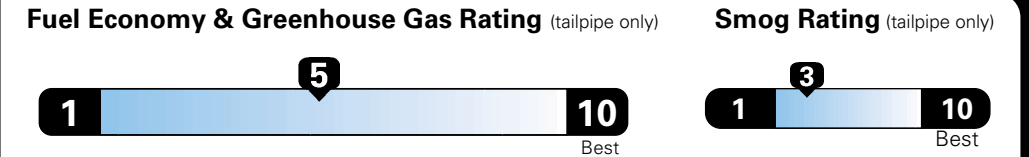

MANUFACTURER'S SUGGESTED RETAIL PRICE OF THIS MODEL INCLUDING DEALER PREPARATION

Base Price: \$22,095

JEEP RENEGADE LATITUDE 4X2
Exterior Color: Alpine White Exterior Paint
Interior Color: Black Interior Colors
Interior: Deluxe Cloth High-Back Bucket Seats
Engine: 2.4-Liter I4 MultiAir® Engine
Transmission: 9-Speed 948TE Automatic Transmission
STANDARD EQUIPMENT (UNLESS REPLACED BY OPTIONAL EQUIPMENT)

Fuel Economy and Environment

**Flexible Fuel Vehicle
Gasoline-Ethanol (E85)**

**You spend
\$500
in fuel costs
over 5 years
compared to the
average new vehicle.**

**Annual fuel cost
\$1,450**

Actual results will vary for many reasons, including driving conditions and how you drive and maintain your vehicle. The average new vehicle gets 27 MPG and cost \$6,750 to fuel over 5 years. Cost estimates are based on 15,000 miles per year at \$2.40 per gallon. This is a dual fueled automobile. MPGe is miles per gasoline gallon equivalent. Vehicle emissions are a significant cause of climate change and smog.