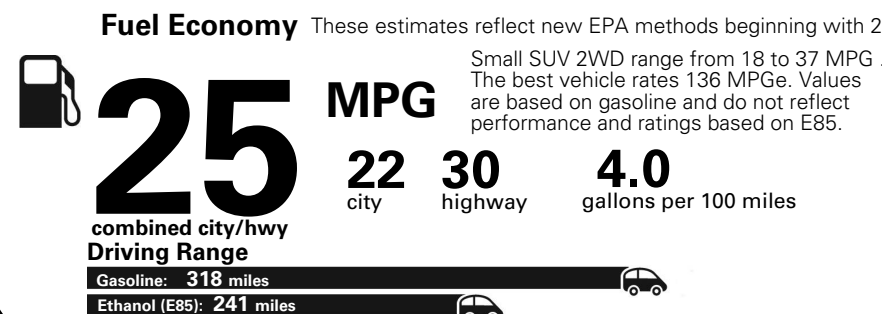

MANUFACTURER'S SUGGESTED RETAIL PRICE OF THIS MODEL INCLUDING DEALER PREPARATION

Base Price: \$22,095

JEOP RENEGADE LATITUDE 4X2
Exterior Color: Jetset Blue Exterior Paint
Interior Color: Black Interior Colors
Interior: Deluxe Cloth High-Back Bucket Seats
Engine: 2.4-Liter I4 MultiAir® Engine
Transmission: 9-Speed 948TE Automatic Transmission

Fuel Economy and Environment

**E85 Flexible Fuel Vehicle
 Gasoline-Ethanol (E85)**

You spend \$500
 in fuel costs over 5 years compared to the average new vehicle.

Actual results will vary for many reasons, including driving conditions and how you drive and maintain your vehicle. The average new vehicle gets 27 MPG and cost \$6,750 to fuel over 5 years. Cost estimates are based on 15,000 miles per year at \$2.40 per gallon. This is a dual fueled automobile. MPGe is miles per gasoline gallon equivalent. Vehicle emissions are a significant cause of climate change and smog.