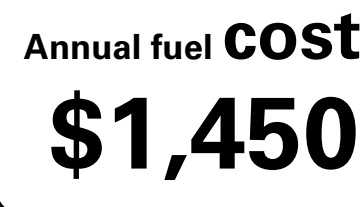

MANUFACTURER'S SUGGESTED RETAIL PRICE OF THIS MODEL INCLUDING DEALER PREPARATION

Base Price: \$22,095

JEOP RENEGADE LATITUDE 4X2
Exterior Color: Jetset Blue Exterior Paint
Interior Color: Black Interior Colors
Interior: Deluxe Cloth High-Back Bucket Seats
Engine: 2.4-Liter I4 MultiAir® Engine
Transmission: 9-Speed 948TE Automatic Transmission

* STATE AND/OR LOCAL TAXES IF ANY, LICENSE AND TITLE FEES AND DEALER SUPPLIED AND INSTALLED OPTIONS AND ACCESSORIES ARE NOT INCLUDED IN THIS PRICE. DISCOUNT, IF ANY, IS BASED ON PRICE OF OPTIONS IF PURCHASED SEPARATELY.

Fuel Economy and Environment

**E85 Flexible Fuel Vehicle
 Gasoline-Ethanol (E85)**

You spend \$500
 in fuel costs over 5 years compared to the average new vehicle.

Actual results will vary for many reasons, including driving conditions and how you drive and maintain your vehicle. The average new vehicle gets 27 MPG and cost \$6,750 to fuel over 5 years. Cost estimates are based on 15,000 miles per year at \$2.40 per gallon. This is a dual fueled automobile. MPGe is miles per gasoline gallon equivalent. Vehicle emissions are a significant cause of climate change and smog.