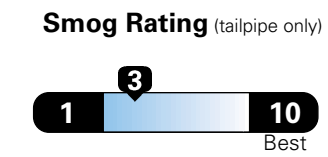

Fuel Economy and Environment

**E85 Flexible Fuel Vehicle
 Gasoline-Ethanol (E85)**

You spend \$500
 in fuel costs over 5 years compared to the average new vehicle.

Actual results will vary for many reasons, including driving conditions and how you drive and maintain your vehicle. The average new vehicle gets 27 MPG and cost \$6,750 to fuel over 5 years. Cost estimates are based on 15,000 miles per year at \$2.40 per gallon. This is a dual fueled automobile. MPGe is miles per gasoline gallon equivalent. Vehicle emissions are a significant cause of climate change and smog.