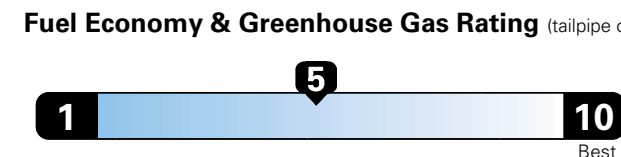

MANUFACTURER'S SUGGESTED RETAIL PRICE OF THIS MODEL INCLUDING DEALER PREPARATION

Base Price: \$22,095

JEOP RENEGADE LATITUDE 4X2
Exterior Color: Jetset Blue Exterior Paint
Interior Color: Black Interior Colors
Interior: Deluxe Cloth High-Back Bucket Seats
Engine: 2.4-Liter I4 MultiAir® Engine
Transmission: 9-Speed 948TE Automatic Transmission

Fuel Economy and Environment

**E85 Flexible Fuel Vehicle
 Gasoline-Ethanol (E85)**

You spend \$500
 in fuel costs over 5 years compared to the average new vehicle.

Actual results will vary for many reasons, including driving conditions and how you drive and maintain your vehicle. The average new vehicle gets 27 MPG and cost \$6,750 to fuel over 5 years. Cost estimates are based on 15,000 miles per year at \$2.40 per gallon. This is a dual fueled automobile. MPGe is miles per gasoline gallon equivalent. Vehicle emissions are a significant cause of climate change and smog.