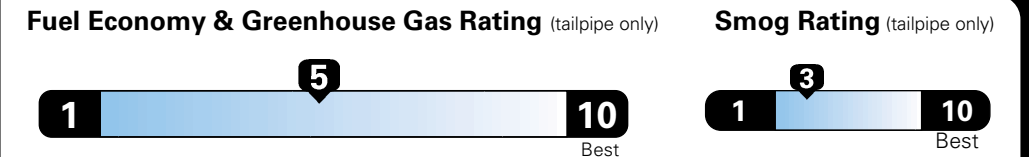

## Fuel Economy and Environment

**Flexible Fuel Vehicle  
 Gasoline-Ethanol (E85)**

**You spend  
 \$500  
 in fuel costs  
 over 5 years  
 compared to the  
 average new vehicle.**

**Annual fuel cost  
 \$1,450**

Actual results will vary for many reasons, including driving conditions and how you drive and maintain your vehicle. The average new vehicle gets 27 MPG and cost \$6,750 to fuel over 5 years. Cost estimates are based on 15,000 miles per year at \$2.40 per gallon. This is a dual fueled automobile. MPGe is miles per gasoline gallon equivalent. Vehicle emissions are a significant cause of climate change and smog.