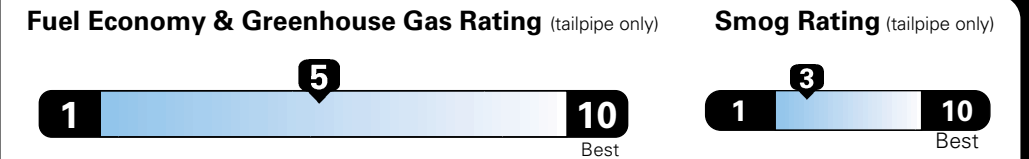

MANUFACTURER'S SUGGESTED RETAIL PRICE OF THIS MODEL INCLUDING DEALER PREPARATION

Base Price: \$22,095

JEEP RENEGADE LATITUDE 4X2
Exterior Color: Alpine White Exterior Paint
Interior Color: Black Interior Colors
Interior: Deluxe Cloth High-Back Bucket Seats
Engine: 2.4-Liter I4 MultiAir® Engine
Transmission: 9-Speed 948TE Automatic Transmission

For more information visit: www.jeep.com
 or call 1-877-IAM-JEEP

FCA US LLC

Fuel Economy and Environment

**Flexible Fuel Vehicle
 Gasoline-Ethanol (E85)**

**You spend
 \$500
 in fuel costs
 over 5 years
 compared to the
 average new vehicle.**

**Annual fuel cost
 \$1,450**

Actual results will vary for many reasons, including driving conditions and how you drive and maintain your vehicle. The average new vehicle gets 27 MPG and cost \$6,750 to fuel over 5 years. Cost estimates are based on 15,000 miles per year at \$2.40 per gallon. This is a dual fueled automobile. MPGe is miles per gasoline gallon equivalent. Vehicle emissions are a significant cause of climate change and smog.