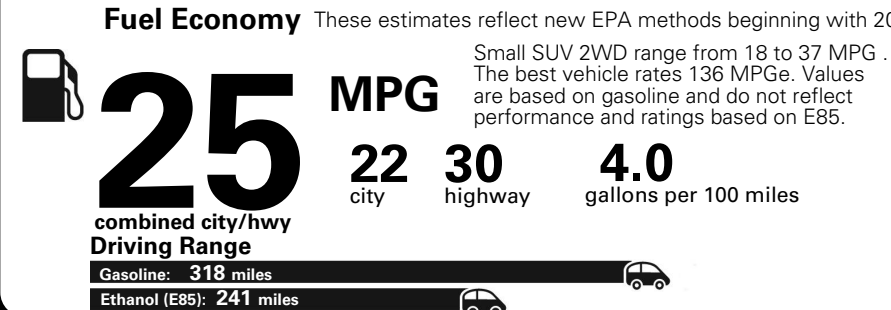

MANUFACTURER'S SUGGESTED RETAIL PRICE OF THIS MODEL INCLUDING DEALER PREPARATION

Base Price: \$22,095

JEEP RENEGADE LATITUDE 4X2
Exterior Color: Alpine White Exterior Paint
Interior Color: Black Interior Colors
Interior: Deluxe Cloth High-Back Bucket Seats
Engine: 2.4-Liter I4 MultiAir® Engine
Transmission: 9-Speed 948TE Automatic Transmission

For more information visit: www.jeep.com
 or call 1-877-IAM-JEEP

FCA US LLC

Fuel Economy and Environment

**Flexible Fuel Vehicle
 Gasoline-Ethanol (E85)**

**You spend
 \$500
 in fuel costs
 over 5 years
 compared to the
 average new vehicle.**