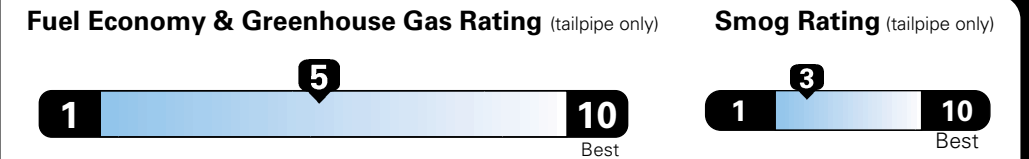

MANUFACTURER'S SUGGESTED RETAIL PRICE OF THIS MODEL INCLUDING DEALER PREPARATION

Base Price: \$22,095

JEEP RENEGADE LATITUDE 4X2
Exterior Color: Alpine White Exterior Paint
Interior Color: Black Interior Colors
Interior: Deluxe Cloth High-Back Bucket Seats
Engine: 2.4-Liter I4 MultiAir® Engine
Transmission: 9-Speed 948TE Automatic Transmission
STANDARD EQUIPMENT (UNLESS REPLACED BY OPTIONAL EQUIPMENT)

Fuel Economy and Environment

**Flexible Fuel Vehicle
Gasoline-Ethanol (E85)**

You spend \$500
 in fuel costs over 5 years compared to the average new vehicle.

Annual fuel cost \$1,450

Actual results will vary for many reasons, including driving conditions and how you drive and maintain your vehicle. The average new vehicle gets 27 MPG and cost \$6,750 to fuel over 5 years. Cost estimates are based on 15,000 miles per year at \$2.40 per gallon. This is a dual fueled automobile. MPGe is miles per gasoline gallon equivalent. Vehicle emissions are a significant cause of climate change and smog.