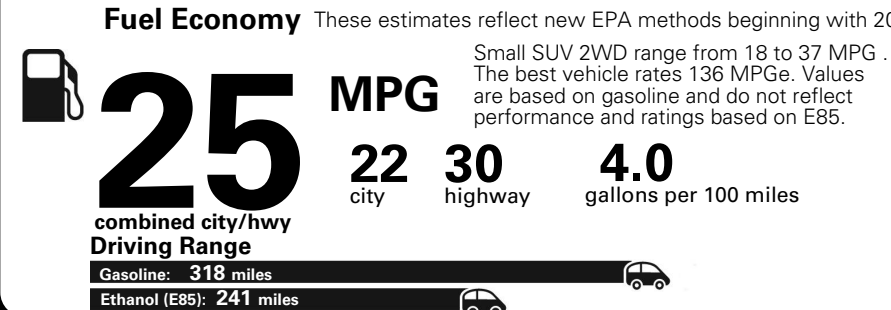

MANUFACTURER'S SUGGESTED RETAIL PRICE OF THIS MODEL INCLUDING DEALER PREPARATION

Base Price: \$22,095

JEEP RENEGADE LATITUDE 4X2
Exterior Color: Alpine White Exterior Paint
Interior Color: Black Interior Colors
Interior: Deluxe Cloth High-Back Bucket Seats
Engine: 2.4-Liter I4 MultiAir® Engine
Transmission: 9-Speed 948TE Automatic Transmission
STANDARD EQUIPMENT (UNLESS REPLACED BY OPTIONAL EQUIPMENT)

Fuel Economy and Environment

**Flexible Fuel Vehicle
Gasoline-Ethanol (E85)**

You spend \$500
 in fuel costs over 5 years compared to the average new vehicle.

Annual fuel cost \$1,450

Actual results will vary for many reasons, including driving conditions and how you drive and maintain your vehicle. The average new vehicle gets 27 MPG and cost \$6,750 to fuel over 5 years. Cost estimates are based on 15,000 miles per year at \$2.40 per gallon. This is a dual fueled automobile. MPGe is miles per gasoline gallon equivalent. Vehicle emissions are a significant cause of climate change and smog.