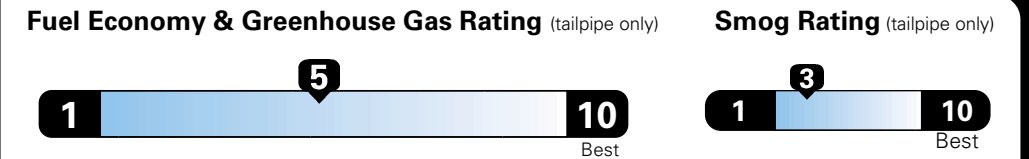

MANUFACTURER'S SUGGESTED RETAIL PRICE OF THIS MODEL INCLUDING DEALER PREPARATION

Base Price: \$21,945

JEOP RENEGADE LATITUDE 4X2
Exterior Color: Omaha Orange Exterior Paint
Interior Color: Black Interior Colors
Interior: Deluxe Cloth High-Back Bucket Seats
Engine: 2.4-Liter I4 MultiAir® Engine
Transmission: 9-Speed 948TE Automatic Transmission

For more information visit: www.jeep.com
 or call 1-877-IAM-JEEP

FCA US LLC

Fuel Economy and Environment

Flexible Fuel Vehicle
 Gasoline-Ethanol (E85)

You spend \$500
 in fuel costs
 over 5 years
 compared to the
 average new vehicle.

Annual fuel cost
\$1,450

Actual results will vary for many reasons, including driving conditions and how you drive and maintain your vehicle. The average new vehicle gets 27 MPG and cost \$6,750 to fuel over 5 years. Cost estimates are based on 15,000 miles per year at \$2.40 per gallon. This is a dual fueled automobile. MPGe is miles per gasoline gallon equivalent. Vehicle emissions are a significant cause of climate change and smog.