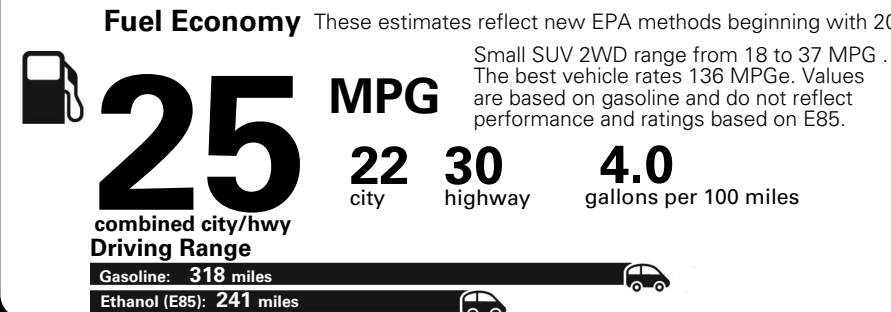

MANUFACTURER'S SUGGESTED RETAIL PRICE OF THIS MODEL INCLUDING DEALER PREPARATION

Base Price: \$21,945

JEOP RENEGADE LATITUDE 4X2
Exterior Color: Omaha Orange Exterior Paint
Interior Color: Black Interior Colors
Interior: Deluxe Cloth High-Back Bucket Seats
Engine: 2.4-Liter I4 MultiAir® Engine
Transmission: 9-Speed 948TE Automatic Transmission

For more information visit: www.jeep.com
 or call 1-877-IAM-JEEP

FCA US LLC

Fuel Economy and Environment

Flexible Fuel Vehicle
 Gasoline-Ethanol (E85)

You spend \$500
 in fuel costs
 over 5 years
 compared to the
 average new vehicle.

Annual fuel cost
\$1,450

Actual results will vary for many reasons, including driving conditions and how you drive and maintain your vehicle. The average new vehicle gets 27 MPG and cost \$6,750 to fuel over 5 years. Cost estimates are based on 15,000 miles per year at \$2.40 per gallon. This is a dual fueled automobile. MPGe is miles per gasoline gallon equivalent. Vehicle emissions are a significant cause of climate change and smog.