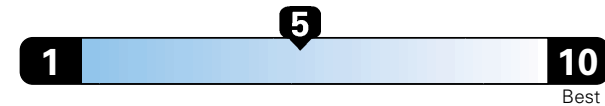

2018 MODEL YEAR

Jeep RENEGADE LATITUDE ALTITUDE FWD

For more information visit: www.jeep.com
or call 1-877-IAM-JEEP

FCA US LLC

THIS VEHICLE IS MANUFACTURED TO MEET SPECIFIC UNITED STATES REQUIREMENTS. THIS VEHICLE IS NOT MANUFACTURED FOR SALE OR REGISTRATION OUTSIDE OF THE UNITED STATES.

MANUFACTURER'S SUGGESTED RETAIL PRICE OF THIS MODEL INCLUDING DEALER PREPARATION

Base Price: $21,945

JEOP RENEGADE LATITUDE 4X2
Exterior Color: Jetset Blue Exterior Paint
Interior Color: Black Interior Colors
Interior: Deluxe Cloth High-Back Bucket Seats
Engine: 2.4L I4 M-Air Engine
Transmission: 9-Speed 948TE Automatic Transmission

STANDARD EQUIPMENT (UNLESS REPLACED BY OPTIONAL EQUIPMENT)
FUNCTIONAL/SAFETY FEATURES

Advanced Multistage Front Airbags
Supplemental Side-Curtain Front and Rear Airbags
Supplemental Front Seat-Mounted Side Airbags
ParkView® Rear Back Up Camera
Keyless Go Push Button Start
Anti-Lock 4-Wheel Disc Brakes
Electric Park Brake
Electronic Stability Control
Electronic Roll Mitigation
All Speed Traction Control
Speed Control
Electric Power Steering
Capless Fuel Fill
Daytime Running Lamp System
Hill Start Assist
Tire Pressure Monitoring Display
Rear Window Wiper / Washer
Variable Intermittent Windshield Wipers