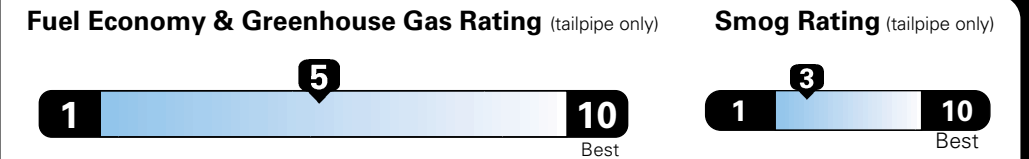

MANUFACTURER'S SUGGESTED RETAIL PRICE OF THIS MODEL INCLUDING DEALER PREPARATION

Base Price: \$22,095

JEOP RENEGADE LATITUDE 4X2
Exterior Color: Omaha Orange Exterior Paint
Interior Color: Black Interior Colors
Interior: Deluxe Cloth High-Back Bucket Seats
Engine: 2.4-Liter I4 MultiAir® Engine
Transmission: 9-Speed 948TE Automatic Transmission
STANDARD EQUIPMENT (UNLESS REPLACED BY OPTIONAL EQUIPMENT)

Fuel Economy and Environment

**Flexible Fuel Vehicle
Gasoline-Ethanol (E85)**

**You spend
\$500
in fuel costs
over 5 years
compared to the
average new vehicle.**

**Annual fuel cost
\$1,450**

Actual results will vary for many reasons, including driving conditions and how you drive and maintain your vehicle. The average new vehicle gets 27 MPG and cost \$6,750 to fuel over 5 years. Cost estimates are based on 15,000 miles per year at \$2.40 per gallon. This is a dual fueled automobile. MPGe is miles per gasoline gallon equivalent. Vehicle emissions are a significant cause of climate change and smog.