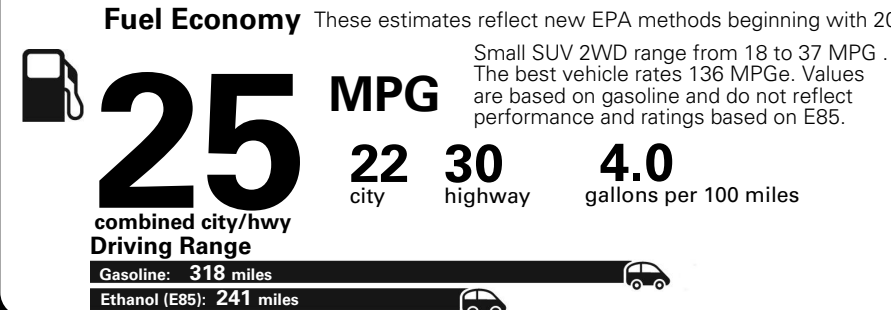

MANUFACTURER'S SUGGESTED RETAIL PRICE OF THIS MODEL INCLUDING DEALER PREPARATION

Base Price: \$22,095

JEOP RENEGADE LATITUDE 4X2
Exterior Color: Omaha Orange Exterior Paint
Interior Color: Black Interior Colors
Interior: Deluxe Cloth High-Back Bucket Seats
Engine: 2.4-Liter I4 MultiAir® Engine
Transmission: 9-Speed 948TE Automatic Transmission
STANDARD EQUIPMENT (UNLESS REPLACED BY OPTIONAL EQUIPMENT)

Fuel Economy and Environment

**Flexible Fuel Vehicle
Gasoline-Ethanol (E85)**

**You spend
\$500
in fuel costs
over 5 years
compared to the
average new vehicle.**

**Annual fuel cost
\$1,450**

Actual results will vary for many reasons, including driving conditions and how you drive and maintain your vehicle. The average new vehicle gets 27 MPG and cost \$6,750 to fuel over 5 years. Cost estimates are based on 15,000 miles per year at \$2.40 per gallon. This is a dual fueled automobile. MPGe is miles per gasoline gallon equivalent. Vehicle emissions are a significant cause of climate change and smog.