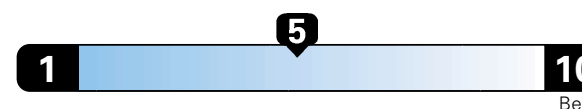

This vehicle emits 357 grams CO2 per mile. The best emits 0 grams per mile (tailpipe only). Producing and distributing fuel also creates emissions; learn more at fuel economy.gov.

Actual results will vary for many reasons, including driving conditions and how you drive and maintain your vehicle. The average new vehicle gets 27 MPG and cost $6,750 to fuel over 5 years. Cost estimates are based on 15,000 miles per year at $2.40 per gallon. MPGe is miles per gasoline gallon equivalent. Vehicle emissions are a significant cause of climate change and smog.

fuel economy.gov

Calculate personalized estimates and compare vehicles

Smartphone QR Code™

GOVERNMENT 5-STAR SAFETY RATINGS

Overall Vehicle Score

Not Rated

Based on the combined ratings of frontal, side, and rollover.
Should ONLY be compared to other vehicles of similar size and weight.

Frontal
Crash

Driver
Passenger

★★★★
★★★★

Based on the risk of injury in a frontal impact.
Should ONLY be compared to other vehicles of similar size and weight.

Side
Crash

Front seat
Rear seat

Not Rated
Not Rated

Based on the risk of injury in a side impact.

Rollover

★★★★

Based on the risk of rollover in a single-vehicle crash.

Star ratings range from 1 to 5 stars (★★★★★) with 5 being the highest.
Source: National Highway Traffic Safety Administration (NHTSA)
www.safercar.gov or 1-888-327-4236

The safety ratings above are based on Federal Government tests of particular vehicles equipped with certain features and options. The performance of this vehicle may differ.

PARTS CONTENT INFORMATION

FOR VEHICLES IN THIS CARLINE:
U.S./CANADIAN PARTS CONTENT: 22%

MAJOR SOURCES OF FOREIGN PARTS CONTENT:

ITALY : 62%

NOTE: PARTS CONTENT DOES NOT INCLUDE FINAL ASSEMBLY, DISTRIBUTION, OR OTHER NON-PARTS COSTS.

FOR THIS VEHICLE:

FINAL ASSEMBLY POINT:
MELFI, ITALY

COUNTRY OF ORIGIN:

ENGINE: UNITED STATES

TRANSMISSION: UNITED STATES

VEHICLE PROTECTION
A PRODUCT OF FCA US LLC

Ask for Mopar Vehicle Protection for your vehicle. We Built It. We Back It.