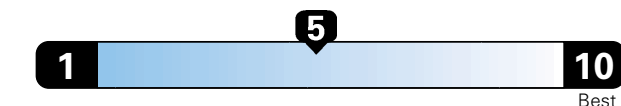

2018 MODEL YEAR

Jeep RENEGADE LATITUDE ALTITUDE FWD

For more information visit: www.jeep.com
or call 1-877-IAM-JEEP

FCA US LLC

THIS VEHICLE IS MANUFACTURED TO MEET SPECIFIC UNITED STATES REQUIREMENTS. THIS VEHICLE IS NOT MANUFACTURED FOR SALE OR REGISTRATION OUTSIDE OF THE UNITED STATES.

MANUFACTURER'S SUGGESTED RETAIL PRICE OF THIS MODEL INCLUDING DEALER PREPARATION

Base Price: $21,945

JEOP RENEGADE LATITUDE 4X2

Exterior Color: Glacier Metallic Exterior Paint

Interior Color: Black Interior Colors

Interior: Deluxe Cloth High-Back Bucket Seats

Engine: 2.4L I4 M-Air Engine

Transmission: 9-Speed 948TE Automatic Transmission

STANDARD EQUIPMENT (UNLESS REPLACED BY OPTIONAL EQUIPMENT)

FUNCTIONAL/SAFETY FEATURES

- Advanced Multistage Front Airbags
- Supplemental Side-Curtain Front and Rear Airbags
- Supplemental Front Seat-Mounted Side Airbags
- ParkView® Rear Back Up Camera
- Keyless Go Push Button Start
- Anti-Lock 4-Wheel Disc Brakes
- Electric Park Brake
- Electronic Stability Control
- Electronic Roll Mitigation
- All Speed Traction Control
- Speed Control
- Electric Power Steering
- Capless Fuel Fill
- Daytime Running Lamp System
- Hill Start Assist
- Tire Pressure Monitoring Display
- Rear Window Wiper / Washer
- Variable Intermittent Windshield Wipers
- Uconnect® 4 with 7-Inch Display
- Apple CarPlay® Capable
- Google Android Auto™ Capable
- Media Hub (USB, Aux)
- Integrated Voice Command with Bluetooth®
- 6-Speakers
- SiriusXM® Sat Radio w/ 1-Yr Radio Subscription

INTERIOR FEATURES