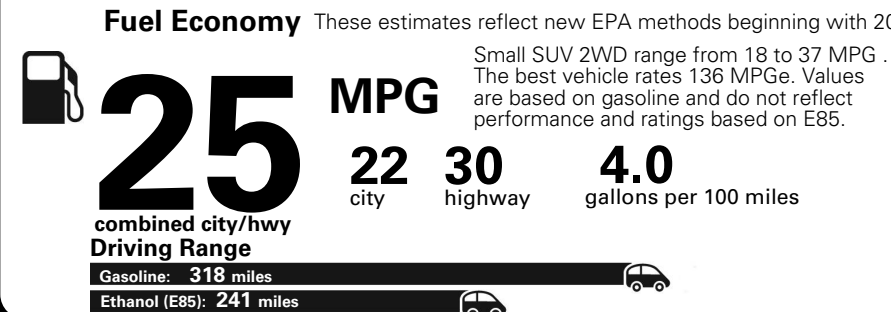

$745
Cold Weather Group
All-Season Floor Mats
Heated Front Seats
Heated Steering Wheel
Rain Sensitive Windshield Wipers
Windshield Wiper De-Icer
$395
Passive Entry Remote-Start Package
Passive Entry / Keyless Go™
Remote-Start System (N/A w/Manual Transmission)
$1,530
2.4-Liter I4 MultiAir® Engine
Flex Fuel Vehicle
Gloss Black Steering Wheel Bezel
Federal Emissions

Destination Charge $1,495

TOTAL PRICE: * $27,055

WARRANTY COVERAGE
5-year or 60,000-mile Powertrain Limited Warranty.
3-year or 36,000-mile Basic Limited Warranty.
Ask Dealer for a copy of the limited warranties or see your owner's manual for details.

**5 YEAR / 60,000 MILE
POWERTRAIN WARRANTY**

Assembly Point/Port of Entry: BALTIMORE, MARYLAND, U.S.A. S.L. SHIP TO: SOLD TO:
VIN: ZAC-CJABB3JP-J71185 L4-VON: 8572 0103

THIS LABEL IS ADDED TO THIS VEHICLE TO COMPLY WITH FEDERAL LAW. THE LABEL CANNOT BE REMOVED OR ALTERED PRIOR TO DELIVERY TO THE ULTIMATE PURCHASER.

* STATE AND/OR LOCAL TAXES IF ANY, LICENSE AND TITLE FEES AND DEALER SUPPLIED AND INSTALLED OPTIONS AND ACCESSORIES ARE NOT INCLUDED IN THIS PRICE. DISCOUNT, IF ANY, IS BASED ON PRICE OF OPTIONS IF PURCHASED SEPARATELY.

Fuel Economy and Environment

**E85 Flexible Fuel Vehicle
Gasoline-Ethanol (E85)**

You spend $500
in fuel costs over 5 years compared to the average new vehicle.

Annual fuel cost $1,450