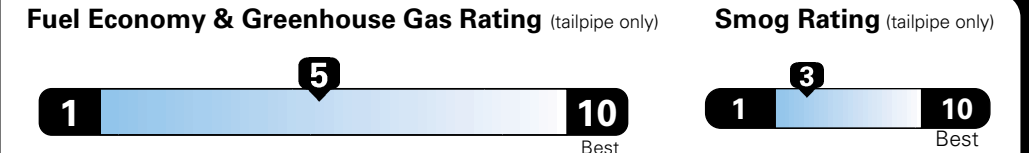

MANUFACTURER'S SUGGESTED RETAIL PRICE OF THIS MODEL INCLUDING DEALER PREPARATION

Base Price: \$22,095

JEOP RENEGADE LATITUDE 4X2
Exterior Color: Glacier Metallic Exterior Paint
Interior Color: Black Interior Colors
Interior: Deluxe Cloth High-Back Bucket Seats
Engine: 2.4-Liter I4 MultiAir® Engine
Transmission: 9-Speed 948TE Automatic Transmission
STANDARD EQUIPMENT (UNLESS REPLACED BY OPTIONAL EQUIPMENT)

Fuel Economy and Environment

**E85 Flexible Fuel Vehicle
 Gasoline-Ethanol (E85)**

You spend \$500
 in fuel costs over 5 years compared to the average new vehicle.

Annual fuel cost \$1,450

This vehicle emits 357 grams CO2 per mile. The best emits 0 grams per mile (tailpipe only). Producing and distributing fuel also creates emissions; learn more at fuelconomy.gov.

Actual results will vary for many reasons, including driving conditions and how you drive and maintain your vehicle. The average new vehicle gets 27 MPG and cost \$6,750 to fuel over 5 years. Cost estimates are based on 15,000 miles per year at \$2.40 per gallon. This is a dual fueled automobile. MPGe is miles per gasoline gallon equivalent. Vehicle emissions are a significant cause of climate change and smog.