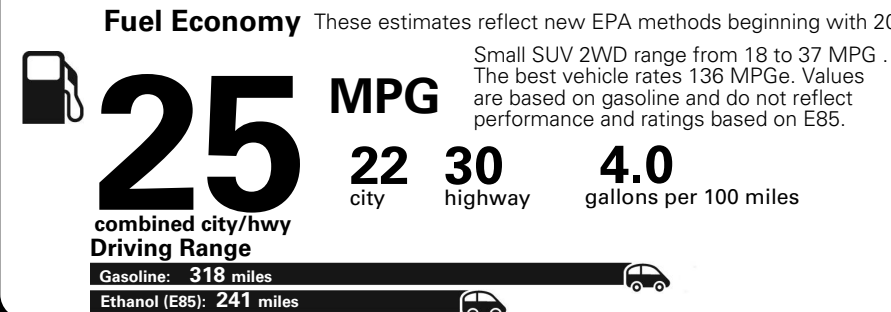

MANUFACTURER'S SUGGESTED RETAIL PRICE OF THIS MODEL INCLUDING DEALER PREPARATION

Base Price: \$21,845

JEEP RENEGADE LATITUDE 4X2
Exterior Color: Colorado Red Exterior Paint
Interior Color: Black Interior Colors
Interior: Deluxe Cloth High-Back Bucket Seats
Engine: 2.4-Liter I4 MultiAir® Engine
Transmission: 9-Speed 948TE Automatic Transmission
STANDARD EQUIPMENT (UNLESS REPLACED BY OPTIONAL EQUIPMENT)

Fuel Economy and Environment

Flexible Fuel Vehicle
Gasoline-Ethanol (E85)

You spend \$500
 in fuel costs
 over 5 years
 compared to the
 average new vehicle.

Annual fuel cost
\$1,450

Fuel Economy & Greenhouse Gas Rating (tailpipe only)