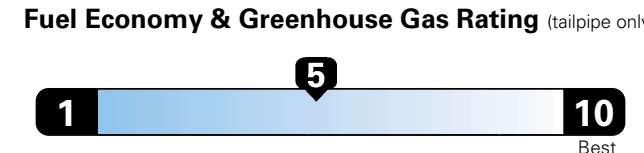

This vehicle emits 357 grams CO2 per mile. The best emits 0 grams per mile (tailpipe only). Producing and distributing fuel also creates emissions; learn more at fuelconomy.gov.

Actual results will vary for many reasons, including driving conditions and how you drive and maintain your vehicle. The average new vehicle gets 27 MPG and cost $6,750 to fuel over 5 years. Cost estimates are based on 15,000 miles per year at $2.40 per gallon. This is a dual fueled automobile. MPGe is miles per gasoline gallon equivalent. Vehicle emissions are a significant cause of climate change and smog.

fuelconomy.gov

Calculate personalized estimates and compare vehicles

GOVERNMENT 5-STAR SAFETY RATINGS

This vehicle has not been rated by the government for frontal crash, side crash or rollover risk.

Source: National Highway Traffic Safety Administration (NHTSA)
www.safercar.gov or 1-888-327-4236

PARTS CONTENT INFORMATION

FOR VEHICLES IN THIS CARLINE:
U.S./CANADIAN PARTS CONTENT: 22%
MAJOR SOURCES OF FOREIGN PARTS CONTENT:

ITALY : 62%
NOTE: PARTS CONTENT DOES NOT INCLUDE FINAL ASSEMBLY, DISTRIBUTION, OR OTHER NON-PARTS COSTS.

FOR THIS VEHICLE:
FINAL ASSEMBLY POINT:
MELFI, ITALY
COUNTRY OF ORIGIN:
ENGINE: UNITED STATES
TRANSMISSION: UNITED STATES