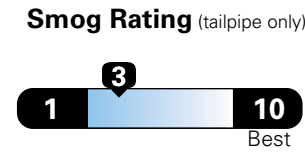

This vehicle emits 357 grams CO2 per mile. The best emits 0 grams per mile (tailpipe only). Producing and distributing fuel also creates emissions; learn more at fuelconomy.gov.

Actual results will vary for many reasons, including driving conditions and how you drive and maintain your vehicle. The average new vehicle gets 27 MPG and cost $6,750 to fuel over 5 years. Cost estimates are based on 15,000 miles per year at $2.40 per gallon. This is a dual fueled automobile. MPGe is miles per gasoline gallon equivalent. Vehicle emissions are a significant cause of climate change and smog.

fuelconomy.gov

Calculate personalized estimates and compare vehicles