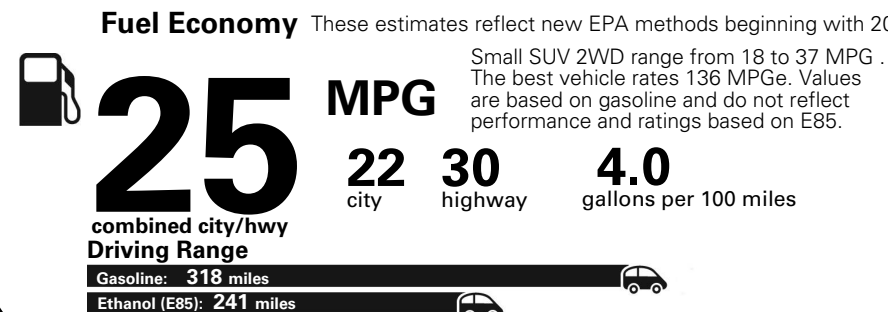

MANUFACTURER'S SUGGESTED RETAIL PRICE OF THIS MODEL INCLUDING DEALER PREPARATION

Base Price: **\$21,945**

JEEP RENEGADE LATITUDE 4X2

Exterior Color: Anvil Exterior Paint
Interior Color: Black Interior Colors
Interior: Deluxe Cloth High-Back Bucket Seats
Engine: 2.4-Liter I4 MultiAir® Engine
Transmission: 9-Speed 948TE Automatic Transmission

**5 YEAR / 60,000 MILE
POWERTRAIN WARRANTY**

Fuel Economy and Environment

E85 Flexible Fuel Vehicle Gasoline-Ethanol (E85)

You spend **\$500** in fuel costs over 5 years compared to the average new vehicle.