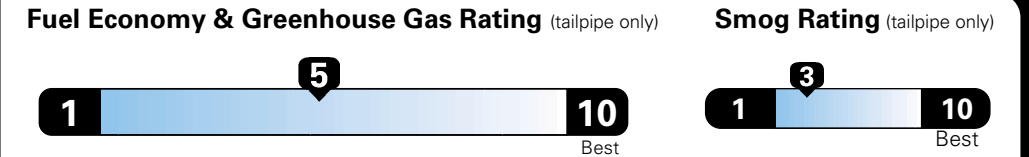

MANUFACTURER'S SUGGESTED RETAIL PRICE OF THIS MODEL INCLUDING DEALER PREPARATION

Base Price: \$21,945

JEOP RENEGADE LATITUDE 4X2
Exterior Color: Granite Crystal Metallic Clear-Coat Exterior Paint
Interior Color: Black Interior Colors
Interior: Deluxe Cloth High-Back Bucket Seats
Engine: 2.4-Liter I4 MultiAir® Engine
Transmission: 9-Speed 948TE Automatic Transmission

Fuel Economy and Environment

**Flexible Fuel Vehicle
 Gasoline-Ethanol (E85)**

**You spend
 \$500
 in fuel costs
 over 5 years
 compared to the
 average new vehicle.**

**Annual fuel cost
 \$1,450**

Actual results will vary for many reasons, including driving conditions and how you drive and maintain your vehicle. The average new vehicle gets 27 MPG and cost \$6,750 to fuel over 5 years. Cost estimates are based on 15,000 miles per year at \$2.40 per gallon. This is a dual fueled automobile. MPGe is miles per gasoline gallon equivalent. Vehicle emissions are a significant cause of climate change and smog.