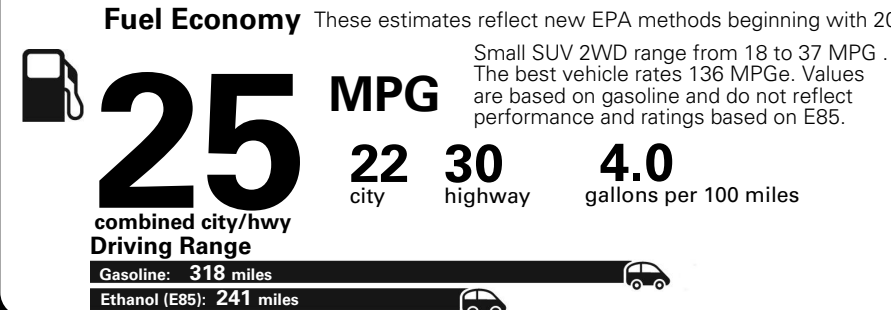

MANUFACTURER'S SUGGESTED RETAIL PRICE OF THIS MODEL INCLUDING DEALER PREPARATION

Base Price: \$21,945

JEOP RENEGADE LATITUDE 4X2
Exterior Color: Granite Crystal Metallic Clear-Coat Exterior Paint
Interior Color: Black Interior Colors
Interior: Deluxe Cloth High-Back Bucket Seats
Engine: 2.4-Liter I4 MultiAir® Engine
Transmission: 9-Speed 948TE Automatic Transmission

Fuel Economy and Environment

**Flexible Fuel Vehicle
 Gasoline-Ethanol (E85)**

**You spend
 \$500
 in fuel costs
 over 5 years
 compared to the
 average new vehicle.**

**Annual fuel cost
 \$1,450**

Actual results will vary for many reasons, including driving conditions and how you drive and maintain your vehicle. The average new vehicle gets 27 MPG and cost \$6,750 to fuel over 5 years. Cost estimates are based on 15,000 miles per year at \$2.40 per gallon. This is a dual fueled automobile. MPGe is miles per gasoline gallon equivalent. Vehicle emissions are a significant cause of climate change and smog.