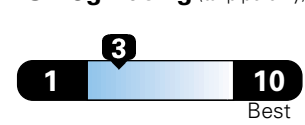

Smog Rating (tailpipe only)