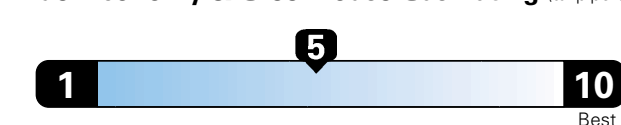

Fuel Economy & Greenhouse Gas Rating (tailpipe only)

This vehicle emits 357 grams CO2 per mile. The best emits 0 grams per mile (tailpipe only). Producing and distributing fuel also creates emissions; learn more at fuelconomy.gov.