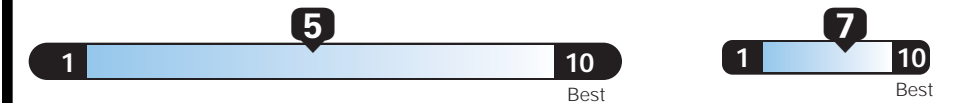

This vehicle emits 358 grams CO2 per mile. The best emits 0 grams per mile (tailpipe only). Producing and distributing fuel also creates emissions; learn more at fuelconomy.gov

Actual results will vary for many reasons, including driving conditions and how you drive and maintain your vehicle. The average new vehicle gets 27 MPG and cost $6,750 to fuel over 5 years. Cost estimates are based on 15,000 miles per year at $2.40 per gallon. MPGe is miles per gasoline gallon equivalent. Vehicle emissions are a significant cause of climate change and smog.

fuelconomy.gov

Calculate personalized estimates and compare vehicles

Smartphone QR Code™

GOVERNMENT 5-STAR SAFETY RATINGS

This vehicle has not been rated by the government for frontal crash, side crash or rollover risk.

Source: National Highway Traffic Safety Administration (NHTSA)
www.safercar.gov or 1-888-327-4236

PARTS CONTENT INFORMATION

FOR VEHICLES IN THIS CARLINE:
U.S./CANADIAN PARTS CONTENT: 17%
MAJOR SOURCES OF FOREIGN PARTS

CONTENT:
MEXICO: 69%
NOTE: PARTS CONTENT DOES NOT INCLUDE FINAL ASSEMBLY, DISTRIBUTION, OR OTHER NON-PARTS COSTS.

FOR THIS VEHICLE:
FINAL ASSEMBLY POINT:
TOLUCA, MEXICO

COUNTRY OF ORIGIN:
ENGINE: UNITED STATES
TRANSMISSION: UNITED STATES