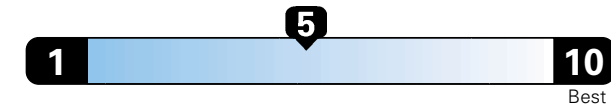

2018 MODEL YEAR

Jeep COMPASS TRAILHAWK 4X4

For more information visit: www.jeep.com
or call 1-877-IAM-JEEP

FCA US LLC

THIS VEHICLE IS MANUFACTURED TO MEET SPECIFIC UNITED STATES REQUIREMENTS. THIS VEHICLE IS NOT MANUFACTURED FOR SALE OR REGISTRATION OUTSIDE OF THE UNITED STATES.

MANUFACTURER'S SUGGESTED RETAIL PRICE OF THIS MODEL INCLUDING DEALER PREPARATION

Base Price: $28,695

JEOP COMPASS TRAILHAWK 4X4
Exterior Color: Diamond Black Crystal Pearl-Coat Exterior Color
Interior Color: Black / Ruby Red Interior Color
Interior: Leather Trim Bucket Seats w/Perf Leather Inserts
Engine: 2.4L I4 M-Air Engine
Transmission: 9-Speed Automatic Transmission
STANDARD EQUIPMENT (UNLESS REPLACED BY OPTIONAL EQUIPMENT)

FUNCTIONAL/SAFETY FEATURES
Off-Road Suspension
Rear Red Tow Hooks
AutoStick® Automatic Transmission
Selec-Terrain™ System
Hill Start Assist
Hill Descent Control
Electric Park Brake
Electronic Stability Control
Electronic Roll Mitigation
Trailer Sway Damping
Fuel Tank Skid Plate Shield
Front Suspension Skid Plate
Remote Keyless Entry with Proximity Entry
Pushbutton Start
Speed Sensitive Power Locks
ParkView® Rear Back Up Camera
Rear Window Wiper / Washer
Rear Window Defroster
Deep Tint Sunscreen Glass
Advanced Multistage Front Airbags
Full Size Spare Tire
13.5 Gallon Fuel Tank