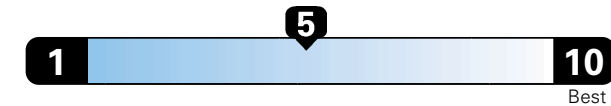

2019 MODEL YEAR

Jeep COMPASS LIMITED 4X4

For more information visit: www.jeep.com
or call 1-877-IAM-JEEP

FCA US LLC

THIS VEHICLE IS MANUFACTURED TO MEET SPECIFIC UNITED STATES REQUIREMENTS. THIS VEHICLE IS NOT MANUFACTURED FOR SALE OR REGISTRATION OUTSIDE OF THE UNITED STATES.

MANUFACTURER'S SUGGESTED RETAIL PRICE OF THIS MODEL INCLUDING DEALER PREPARATION

Base Price: $29,695

JEOP COMPASS LIMITED 4X4
Exterior Color: Granite Crystal Met Clear-Coat Exterior Color
Interior Color: Black/Ski Grey Interior Colors
Interior: Leather Trim Bucket Seats w/Perf Leather Inserts
Engine: 2.4L I4 M-Air Engine
Transmission: 9-Speed Automatic Transmission

STANDARD EQUIPMENT (UNLESS REPLACED BY OPTIONAL EQUIPMENT)
FUNCTIONAL/SAFETY FEATURES

Advanced Multistage Front Airbags
Driver Inflatable Knee-Bolster Airbag
Supplemental Side-Curtain Front and Rear Airbags
Supplemental Front Seat-Mounted Side Airbags
Remote Proximity Keyless Entry
Pushbutton Start
Speed Sensitive Power Locks
ParkView® Rear Back-Up Camera
Windshield Wiper De-Icer
Deep Tint Sunscreen Glass
Security Alarm
Selec-Terrain® System
Electronic Stability Control
Electric Park Brake
Electronic Roll Mitigation
Remote-Start System (N/A w/Manual Transmission)

INTERIOR FEATURES