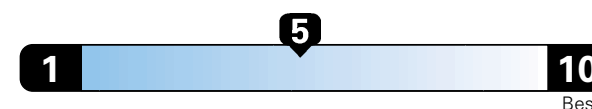

4.0 gallons per 100 miles

You spend

\$750

in fuel costs
over 5 years
compared to the
average new vehicle.

Annual fuel cost

\$1,550

Fuel Economy & Greenhouse Gas Rating (tailpipe only)

Smog Rating (tailpipe only)