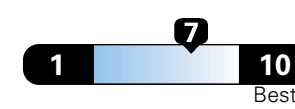

4.0 gallons per 100 miles

You spend

\$750

in fuel costs
over 5 years
compared to the
average new vehicle.

Annual fuel cost

\$1,550

Fuel Economy & Greenhouse Gas Rating (tailpipe only)

Smog Rating (tailpipe only)