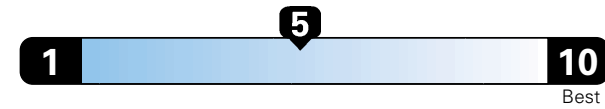

2020 MODEL YEAR

Jeep COMPASS LATITUDE 4X4

For more information visit: www.jeep.com
or call 1-877-IAM-JEEP

FCA US LLC

THIS VEHICLE IS MANUFACTURED TO MEET SPECIFIC UNITED STATES REQUIREMENTS. THIS VEHICLE IS NOT MANUFACTURED FOR SALE OR REGISTRATION OUTSIDE OF THE UNITED STATES.

MANUFACTURER'S SUGGESTED RETAIL PRICE OF THIS MODEL INCLUDING DEALER PREPARATION

Base Price: $25,355

JEOP COMPASS LATITUDE 4X4
Exterior Color: Diamond Black Crystal Pearl-Coat Exterior Paint
Interior Color: Black Interior Color
Interior: Premium Cloth and Vinyl Bucket Seats
Engine: 2.4L I4 MultiAir Engine
Transmission: 6-Speed C635 Manual Transmission
STANDARD EQUIPMENT (UNLESS REPLACED BY OPTIONAL EQUIPMENT)
FUNCTIONAL/SAFETY FEATURES

Advanced Multistage Front Air Bags
Supplemental Side-Curtain Front and Rear Air Bags
Supplemental Front Seat Side Air Bags
Push-Button Start
Automatic Headlamps
Speed Control
Speed Sensitive Power Locks
ParkView® Rear Back-Up Camera
Rear Window Defroster
Deep Tint Sunscreen Glass
Selec-Terrain® System
Fog and Cornering Lamps
Rear View Day / Night Mirror
Remote Proximity Keyless Entry