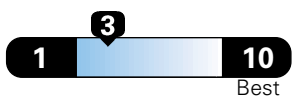

Smog Rating (tailpipe only)

This vehicle emits 355 grams CO2 per mile. The best emits 0 grams per mile (tailpipe only). Producing and distributing fuel also creates emissions; learn more at fuelconomy.gov.

Actual results will vary for many reasons, including driving conditions and how you drive and maintain your vehicle. The average new vehicle gets 27 MPG and cost $7,500 to fuel over 5 years. Cost estimates are based on 15,000 miles per year at $2.70 per gallon. MPGe is miles per gasoline gallon equivalent. Vehicle emissions are a significant cause of climate change and smog.

fuelconomy.gov

Calculate personalized estimates and compare vehicles