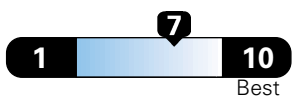

Smog Rating (tailpipe only)

This vehicle emits 358 grams CO2 per mile. The best emits 0 grams per mile (tailpipe only). Producing and distributing fuel also creates emissions; learn more at fuelconomy.gov.

Actual results will vary for many reasons, including driving conditions and how you drive and maintain your vehicle. The average new vehicle gets 27 MPG and cost $7,000 to fuel over 5 years. Cost estimates are based on 15,000 miles per year at $2.55 per gallon. MPGe is miles per gasoline gallon equivalent. Vehicle emissions are a significant cause of climate change and smog.

fuelconomy.gov

Calculate personalized estimates and compare vehicles