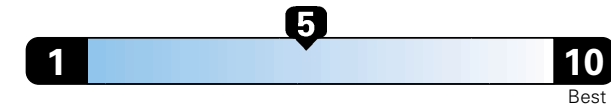

This vehicle emits 358 grams CO2 per mile. The best emits 0 grams per mile (tailpipe only). Producing and distributing fuel also creates emissions; learn more at fuelconomy.gov.

Actual results will vary for many reasons, including driving conditions and how you drive and maintain your vehicle. The average new vehicle gets 27 MPG and cost $7,000 to fuel over 5 years. Cost estimates are based on 15,000 miles per year at $2.55 per gallon. MPGe is miles per gasoline gallon equivalent. Vehicle emissions are a significant cause of climate change and smog.

fuelconomy.gov

Calculate personalized estimates and compare vehicles