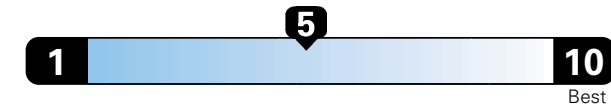

2019 MODEL YEAR

Jeep COMPASS SPORT 4x4

For more information visit: www.jeep.com
or call 1-877-IAM-JEEP

FCA US LLC

THIS VEHICLE IS MANUFACTURED TO MEET SPECIFIC UNITED STATES REQUIREMENTS. THIS VEHICLE IS NOT MANUFACTURED FOR SALE OR REGISTRATION OUTSIDE OF THE UNITED STATES.

MANUFACTURER'S SUGGESTED RETAIL PRICE OF THIS MODEL INCLUDING DEALER PREPARATION

Base Price: $23,595

JEOP COMPASS SPORT 4X4
Exterior Color: Sting-Gray Clear-Coat Exterior Paint
Interior Color: Black Interior Color
Interior: Cloth Low-Back Bucket Seats
Engine: 2.4L I4 Zero Evap M-Air Engine w/ESS
Transmission: 9-Speed 948TE FWD/AWD Automatic Transmission
STANDARD EQUIPMENT (UNLESS REPLACED BY OPTIONAL EQUIPMENT)

FUNCTIONAL/SAFETY FEATURES
Advanced Multistage Front Airbags
Driver Inflatable Knee-Bolster Airbag
Supplemental Side-Curtain Front and Rear Airbags
Supplemental Front Seat-Mounted Side Airbags
Remote Keyless Entry
Push-Button Start
Speed Control
Speed Sensitive Power Locks
ParkView® Rear Back-Up Camera
Rear Window Defroster
Variable Intermittent Windshield Wipers
Selec-Terrain® System
Electronic Stability Control
Electronic Roll Mitigation
4-Wheel Disc Anti-Lock Brakes
Tire Pressure Monitoring Display