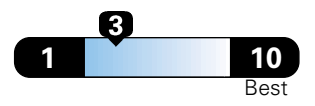

Smog Rating (tailpipe only)

This vehicle emits 533 grams CO2 per mile. The best emits 0 grams per mile (tailpipe only). Producing and distributing fuel also creates emissions; learn more at fuel economy.gov.

Actual results will vary for many reasons, including driving conditions and how you drive and maintain your vehicle. The average new vehicle gets 27 MPG and cost $7,000 to fuel over 5 years. Cost estimates are based on 15,000 miles per year at $2.80 per gallon. MPGe is miles per gasoline gallon equivalent. Vehicle emissions are a significant cause of climate change and smog.

fuel economy.gov

Calculate personalized estimates and compare vehicles