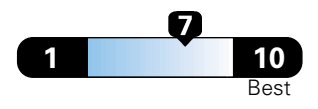

Smog Rating (tailpipe only)

This vehicle emits 427 grams CO2 per mile. The best emits 0 grams per mile (tailpipe only). Producing and distributing fuel also creates emissions; learn more at fuelconomy.gov.

Actual results will vary for many reasons, including driving conditions and how you drive and maintain your vehicle. The average new vehicle gets 27 MPG and cost $7,500 to fuel over 5 years. Cost estimates are based on 15,000 miles per year at $2.70 per gallon. MPGe is miles per gasoline gallon equivalent. Vehicle emissions are a significant cause of climate change and smog.

fuelconomy.gov

Calculate personalized estimates and compare vehicles