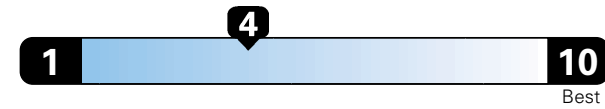

For more information visit: www.jeep.com
 or call 1-877-IAM-JEEP

FCA US LLC

Fuel Economy and Environment

Gasoline Vehicle

Fuel Economy These estimates reflect new EPA methods beginning with 2017 models.
21 MPG combined city/hwy
 18 city 25 highway
4.8 gallons per 100 miles

Standard SUV 4WD range from 13 to 93 MPGe. The best vehicle rates 136 MPGe.

You spend \$2,250
in fuel costs over 5 years
 compared to the average new vehicle.

Annual fuel cost \$1,950

Fuel Economy & Greenhouse Gas Rating (tailpipe only)