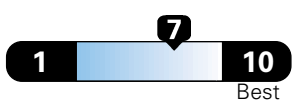

Smog Rating (tailpipe only)

This vehicle emits 427 grams CO2 per mile. The best emits 0 grams per mile (tailpipe only). Producing and distributing fuel also creates emissions; learn more at fuel economy.gov.

Actual results will vary for many reasons, including driving conditions and how you drive and maintain your vehicle. The average new vehicle gets 27 MPG and cost $7,500 to fuel over 5 years. Cost estimates are based on 15,000 miles per year at $2.70 per gallon. MPGe is miles per gasoline gallon equivalent. Vehicle emissions are a significant cause of climate change and smog.

fuel economy.gov

Calculate personalized estimates and compare vehicles