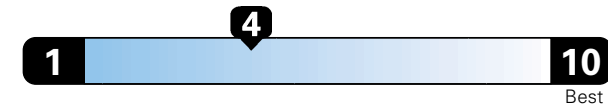

2019 MODEL YEAR

Jeep GRAND CHEROKEE LIMITED X 4X4

For more information visit: www.jeep.com
or call 1-877-IAM-JEEP

FCA US LLC

THIS VEHICLE IS MANUFACTURED TO MEET SPECIFIC UNITED STATES REQUIREMENTS. THIS VEHICLE IS NOT MANUFACTURED FOR SALE OR REGISTRATION OUTSIDE OF THE UNITED STATES.

MANUFACTURER'S SUGGESTED RETAIL PRICE OF THIS MODEL INCLUDING DEALER PREPARATION

Base Price: $41,195

JEOP GRAND CHEROKEE LIMITED 4X4
Exterior Color: Slate Blue Pearl-Coat Exterior Paint
Interior Color: Black Interior Color
Interior: Leather-Trimmed Seats
Engine: 3.6-Liter V6 24-Valve VVT Engine
Transmission: 8-Speed Automatic Transmission

STANDARD EQUIPMENT (UNLESS REPLACED BY OPTIONAL EQUIPMENT)

FUNCTIONAL/SAFETY FEATURES
Advanced Multistage Front Airbags
Supplemental Side-Curtain Front and Rear Airbags
Supplemental Front Seat-Mounted Side Airbags
Driver Inflatable Knee-Bolster Airbag
Selec-Terrain® System
Quadra-Trac II® 4WD System
ParkView® Rear Back-Up Camera
ParkSense® Rear Park-Assist with Stop
Blind-Spot and Cross-Path Detection
Sport Mode
Keyless Enter 'n Go™
Remote-Start System (N/A w/Manual Transmission)
Sentry Key® Theft Deterrent System
Ready-Alert Braking
Cruise Control
Power Liftgate
Electronic Stability Control
4-Wheel Disc Anti-Lock Brakes
Hill Start Assist
Trailer Sway Damping