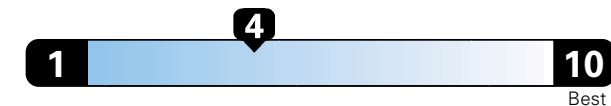

2019 MODEL YEAR

Jeep GRAND CHEROKEE LIMITED X 4X4

For more information visit: www.jeep.com
or call 1-877-IAM-JEEP

FCA US LLC

THIS VEHICLE IS MANUFACTURED TO MEET SPECIFIC UNITED STATES REQUIREMENTS. THIS VEHICLE IS NOT MANUFACTURED FOR SALE OR REGISTRATION OUTSIDE OF THE UNITED STATES.

MANUFACTURER'S SUGGESTED RETAIL PRICE OF THIS MODEL INCLUDING DEALER PREPARATION

Base Price: $40,945

JEOP GRAND CHEROKEE LIMITED 4X4
Exterior Color: Diamond Black Crystal Pearl-Coat Exterior Paint
Interior Color: Black Interior Color
Interior: Leather-Trimmed Seats
Engine: 3.6-Liter V6 24-Valve VVT Engine
Transmission: 8-Speed Automatic Transmission
STANDARD EQUIPMENT (UNLESS REPLACED BY OPTIONAL EQUIPMENT)

FUNCTIONAL/SAFETY FEATURES
Advanced Multistage Front Airbags
Supplemental Side-Curtain Front and Rear Airbags
Supplemental Front Seat-Mounted Side Airbags
Driver Inflatable Knee-Bolster Airbag
Selec-Terrain® System
Quadra-Trac II® 4WD System
ParkView® Rear Back-Up Camera
ParkSense® Rear Park-Assist with Stop
Blind-Spot and Cross-Path Detection
Sport Mode
Keyless Enter 'n Go™
Remote-Start System (N/A w/Manual Transmission)
Sentry Key® Theft Deterrent System
Ready-Alert Braking
Cruise Control
Power Liftgate
Electronic Stability Control
4-Wheel Disc Anti-Lock Brakes
Hill Start Assist
Trailer Sway Damping