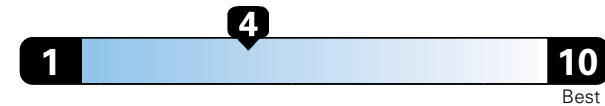

2019 MODEL YEAR

Jeep GRAND CHEROKEE LIMITED X 4X4

For more information visit: www.jeep.com
or call 1-877-IAM-JEEP

FCA US LLC

THIS VEHICLE IS MANUFACTURED TO MEET SPECIFIC UNITED STATES REQUIREMENTS. THIS VEHICLE IS NOT MANUFACTURED FOR SALE OR REGISTRATION OUTSIDE OF THE UNITED STATES.

MANUFACTURER'S SUGGESTED RETAIL PRICE OF THIS MODEL INCLUDING DEALER PREPARATION

Base Price: $40,945

JEOP GRAND CHEROKEE LIMITED 4X4
Exterior Color: Bright White Clear-Coat Exterior Paint
Interior Color: Black Interior Color
Interior: Leather-Trimmed Seats
Engine: 3.6-Liter V6 24-Valve VVT Engine
Transmission: 8-Speed Automatic Transmission
STANDARD EQUIPMENT (UNLESS REPLACED BY OPTIONAL EQUIPMENT)

FUNCTIONAL/SAFETY FEATURES

Advanced Multistage Front Airbags
Supplemental Side-Curtain Front and Rear Airbags
Supplemental Front Seat-Mounted Side Airbags
Driver Inflatable Knee-Bolster Airbag
Selec-Terrain® System
Quadra-Trac II® 4WD System
ParkView® Rear Back-Up Camera
ParkSense® Rear Park-Assist with Stop
Blind-Spot and Cross-Path Detection
Sport Mode
Keyless Enter 'n Go™
Remote-Start System (N/A w/Manual Transmission)
Sentry Key® Theft Deterrent System
Ready-Alert Braking
Cruise Control
Power Liftgate
Electronic Stability Control
4-Wheel Disc Anti-Lock Brakes
Hill Start Assist
Trailer Sway Damping

INTERIOR FEATURES