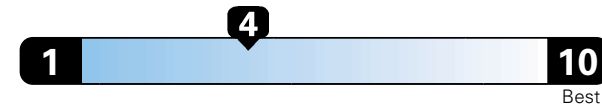

2020 MODEL YEAR

GRAND CHEROKEE ALTITUDE 4x4

For more information visit: www.jeep.com
or call 1-877-IAM-JEEP

FCA US LLC

THIS VEHICLE IS MANUFACTURED TO MEET SPECIFIC UNITED STATES REQUIREMENTS. THIS VEHICLE IS NOT MANUFACTURED FOR SALE OR REGISTRATION OUTSIDE OF THE UNITED STATES.

MANUFACTURER'S SUGGESTED RETAIL PRICE OF THIS MODEL INCLUDING DEALER PREPARATION

Base Price: $34,345

JEOP GRAND CHEROKEE LAREDO 4X4
Exterior Color: Diamond Black Crystal Pearl-Coat Exterior Paint
Interior Color: Black Interior Color
Interior: Black Suede Seats with Black Stitching
Engine: 3.6L V6 24V VVT Engine Upp I w/ESS
Transmission: 8-Speed Automatic 850RE Transmission

STANDARD EQUIPMENT (UNLESS REPLACED BY OPTIONAL EQUIPMENT)

FUNCTIONAL/SAFETY FEATURES

Advanced Multistage Front Air Bags
Supplemental Side-Curtain Front and Rear Air Bags
Supplemental Front Seat Side Air Bags
Driver Inflatable Knee-Bolster Air Bag
LATCH Ready Child Seat Anchor System
Quadra-Trac I® 4WD System
ParkView® Rear Back-Up Camera
Parksense® Rear Park-Assist with Stop
Blind-Spot and Cross-Path Detection
Keyless Enter-N-Go
Rear View Day / Night Mirror
Sentry Key® Theft Deterrent System
Speed Control
Ready-Alert Braking
Electronic Stability Control
Anti-Lock 4-Wheel Disc Brakes
Hill Start Assist
Tire Pressure Monitoring Display
Compact Spare Tire

INTERIOR FEATURES