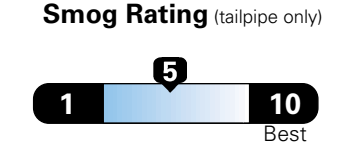

This vehicle emits 427 grams CO2 per mile. The best emits 0 grams per mile (tailpipe only). Producing and distributing fuel also creates emissions; learn more at fuelconomy.gov.

Actual results will vary for many reasons, including driving conditions and how you drive and maintain your vehicle. The average new vehicle gets 27 MPG and cost $7,000 to fuel over 5 years. Cost estimates are based on 15,000 miles per year at $2.55 per gallon. MPGe is miles per gasoline gallon equivalent. Vehicle emissions are a significant cause of climate change and smog.

fuelconomy.gov

Calculate personalized estimates and compare vehicles