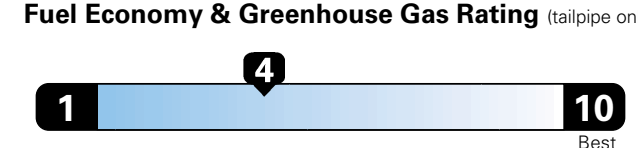

This vehicle emits 427 grams CO2 per mile. The best emits 0 grams per mile (tailpipe only). Producing and distributing fuel also creates emissions; learn more at fuelconomy.gov.

Actual results will vary for many reasons, including driving conditions and how you drive and maintain your vehicle. The average new vehicle gets 27 MPG and cost $7,000 to fuel over 5 years. Cost estimates are based on 15,000 miles per year at $2.55 per gallon. MPGe is miles per gasoline gallon equivalent. Vehicle emissions are a significant cause of climate change and smog.

fuelconomy.gov

Calculate personalized estimates and compare vehicles