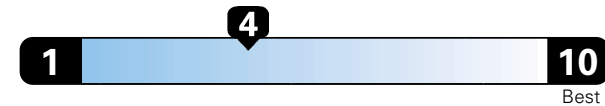

Luxury Group $1,195

Second-Row Fore/Aft Adjusting Seats
Carpeted Cargo Area Trim Panels
Foot-Activated Hands-Free Power Liftgate
Tonneau Cover
Ventilated Front Seats

Full Sunroof with Power Front and Fixed Rear $1,595

Uconnect 4C NAV with 8.4-Inch Display $895

4G LTE Wi-Fi Hot Spot
For Details, Visit www.DriveUconnect.com

GPS Navigation

HD™ Radio

1-Year SiriusXM® Guardian Service

SiriusXM® Traffic Plus

SiriusXM® Travel Link 5-Year Travel Link Sub

Destination Charge $1,495

TOTAL PRICE: * $40,470

WARRANTY COVERAGE

5-year or 60,000-mile Powertrain Limited Warranty.

3-year or 36,000-mile Basic Limited Warranty.

Ask Dealer for a copy of the limited warranties or see your owner's manual for details.

**5 YEAR / 60,000 MILE
POWERTRAIN WARRANTY**

Fuel Economy and Environment

Gasoline Vehicle

Fuel Economy These estimates reflect new EPA methods beginning with 2017 models.
22 MPG
combined city/hwy
19 city 27 highway

Small SUV 4WD range from 18 to 37 MPG.
The best vehicle rates 136 MPGe.

4.5 gallons per 100 miles

**You spend
$2,500
in fuel costs
over 5 years
compared to the
average new vehicle.**

**Annual fuel cost
$1,900**

Fuel Economy & Greenhouse Gas Rating (tailpipe only)