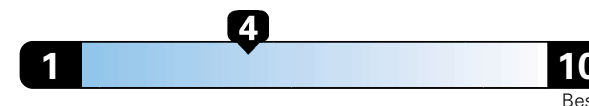

This vehicle emits 400 grams CO2 per mile. The best emits 0 grams per mile (tailpipe only). Producing and distributing fuel also creates emissions; learn more at fuelconomy.gov.

Actual results will vary for many reasons, including driving conditions and how you drive and maintain your vehicle. The average new vehicle gets 27 MPG and cost $7,000 to fuel over 5 years. Cost estimates are based on 15,000 miles per year at $2.80 per gallon. MPGe is miles per gasoline gallon equivalent. Vehicle emissions are a significant cause of climate change and smog.

fuelconomy.gov

Calculate personalized estimates and compare vehicles