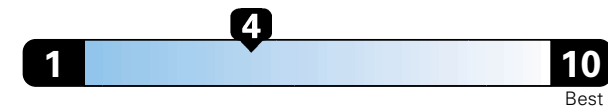

For more information visit: www.jeep.com
 or call 1-877-IAM-JEEP

FCA US LLC

Fuel Economy and Environment

Gasoline Vehicle

Fuel Economy These estimates reflect new EPA methods beginning with 2017 models.
22 MPG combined city/hwy
 19 city 27 highway
 4.5 gallons per 100 miles

Small SUV 4WD range from 18 to 120 MPGe. The best vehicle rates 136 MPGe.

You spend \$1,750
 in fuel costs over 5 years compared to the average new vehicle.

Annual fuel cost \$1,850

Fuel Economy & Greenhouse Gas Rating (tailpipe only)