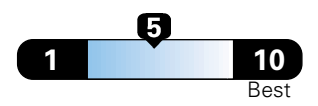

Actual results will vary for many reasons, including driving conditions and how you drive and maintain your vehicle. The average new vehicle gets 27 MPG and cost $7,500 to fuel over 5 years. Cost estimates are based on 15,000 miles per year at $2.70 per gallon. MPGe is miles per gasoline gallon equivalent. Vehicle emissions are a significant cause of climate change and smog.

fuelconomy.gov

Calculate personalized estimates and compare vehicles